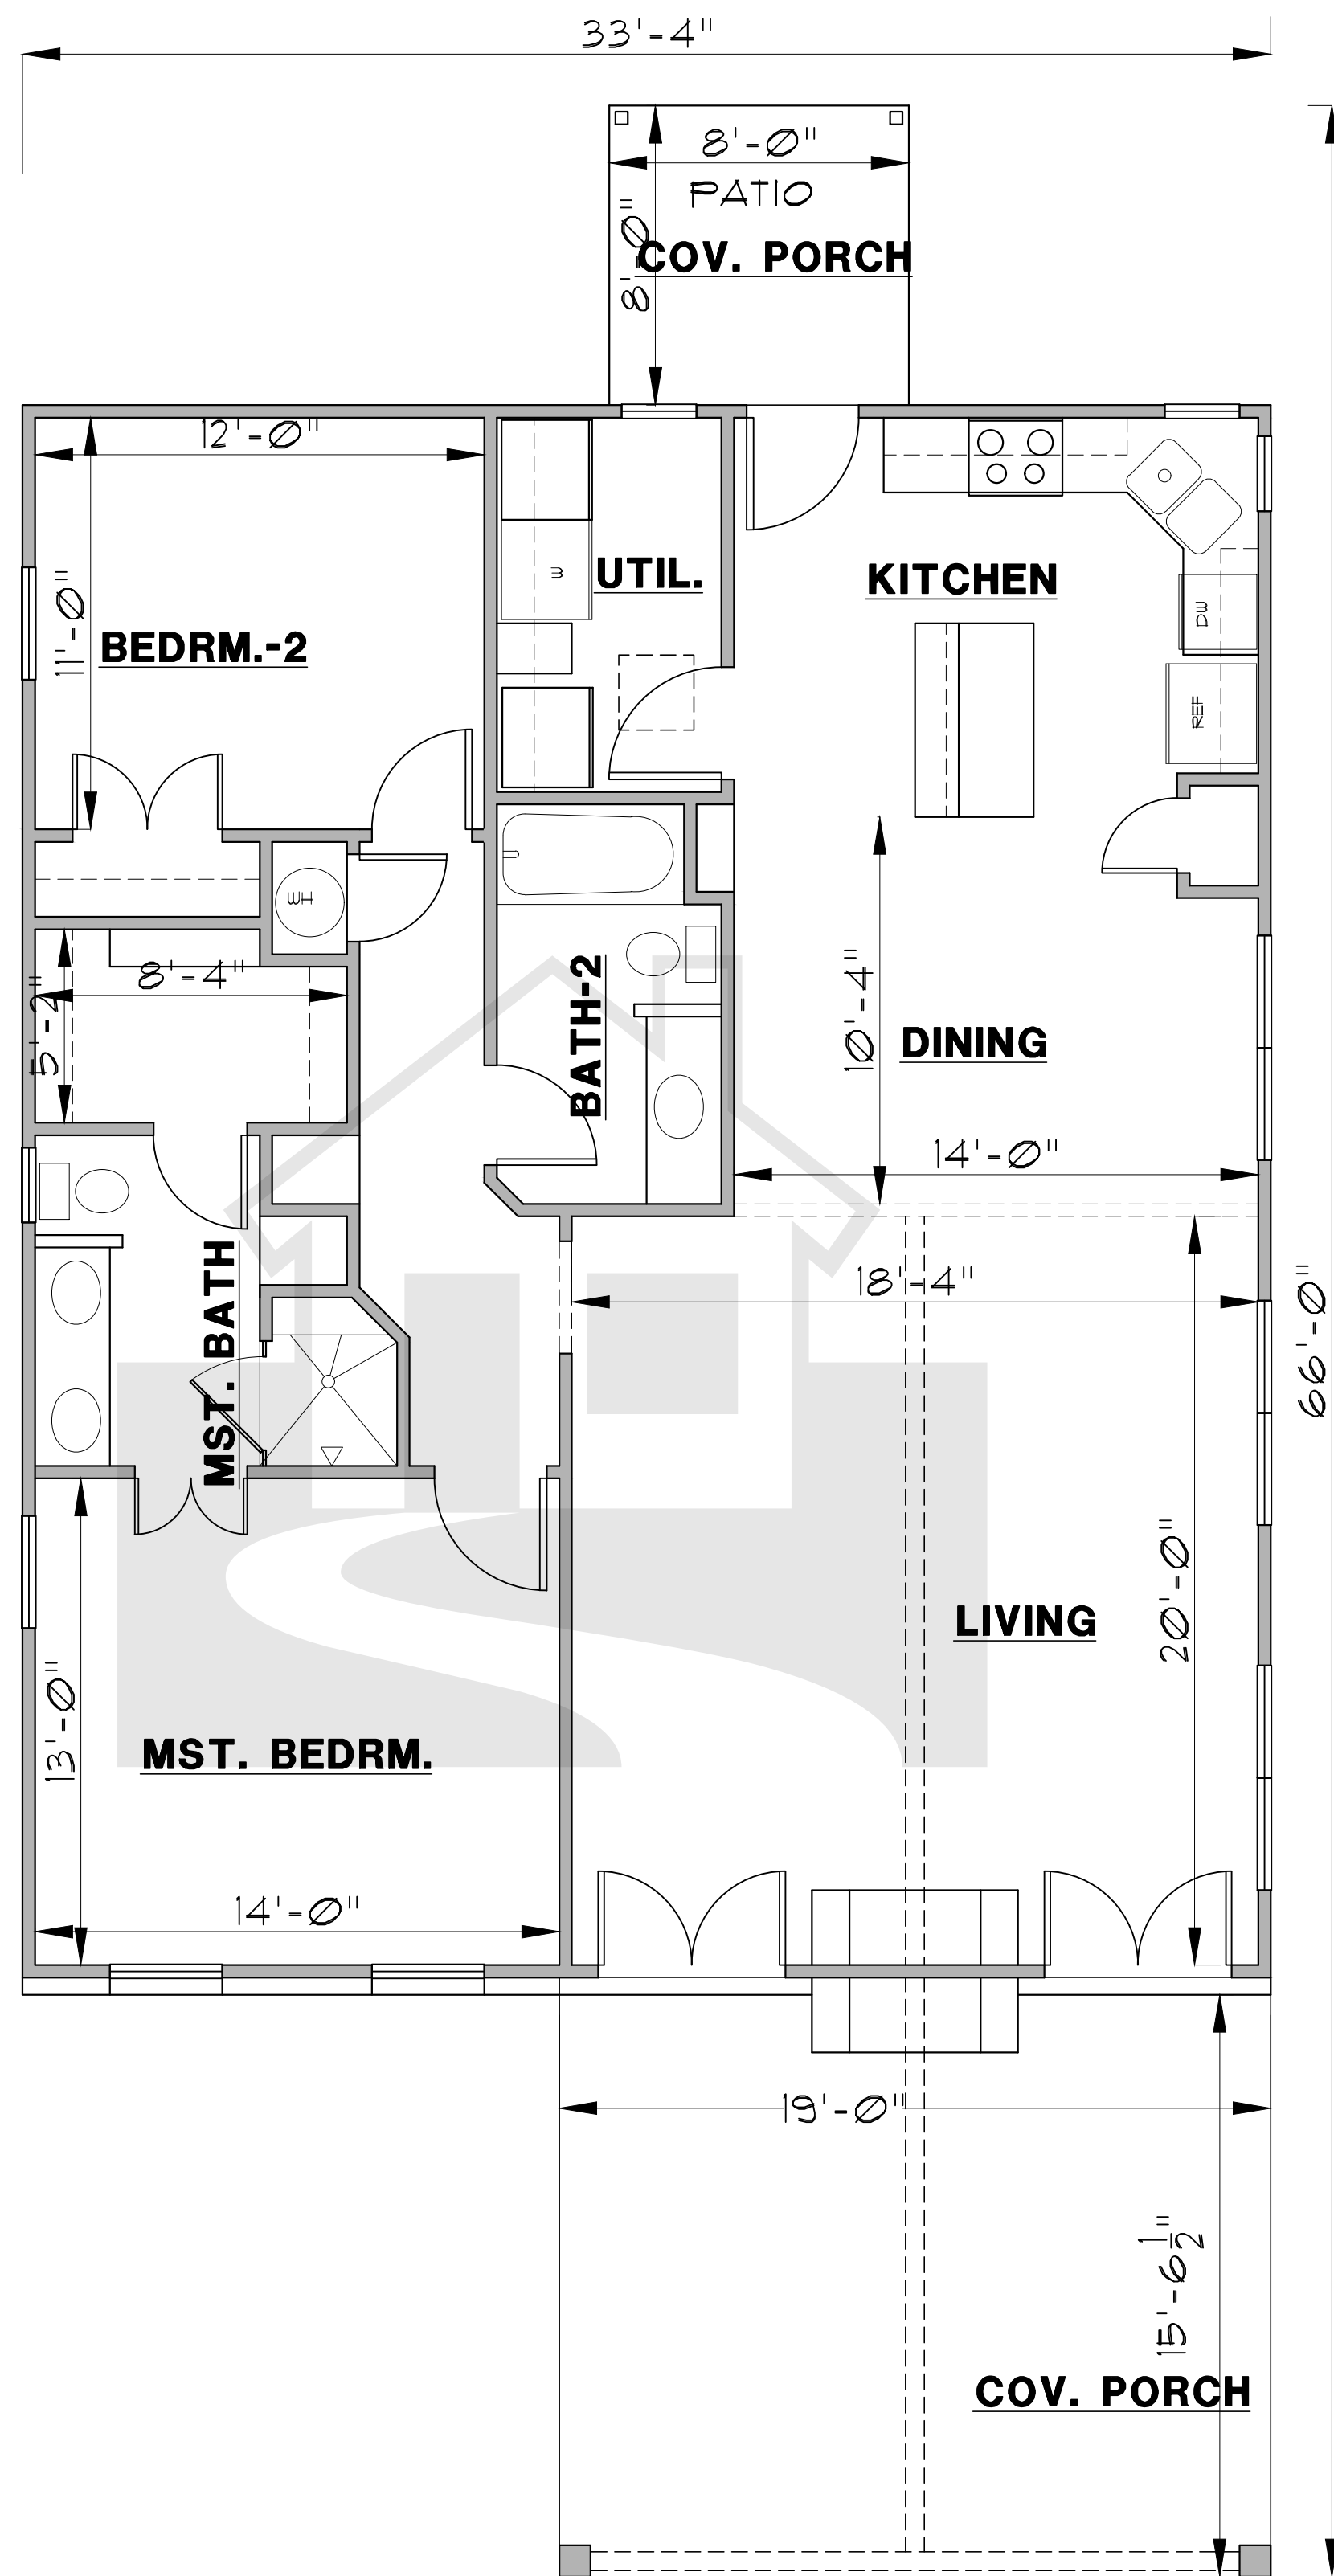

HOME DESIGNS

By

marcy

817-776-5024

AREA CALCULATIONS

LIVING	1406 S.F.
F. PORCH	304 S.F.
B. PORCH	64 S.F.
TOTAL SLAB	1774 S.F.

HOME DESIGNS

By
marcy

817-776-5024

AREA CALCULATIONS	
LIVING	1406 S.F.
F. PORCH	304 S.F.
B. PORCH	64 S.F.
TOTAL SLAB	1774 S.F.