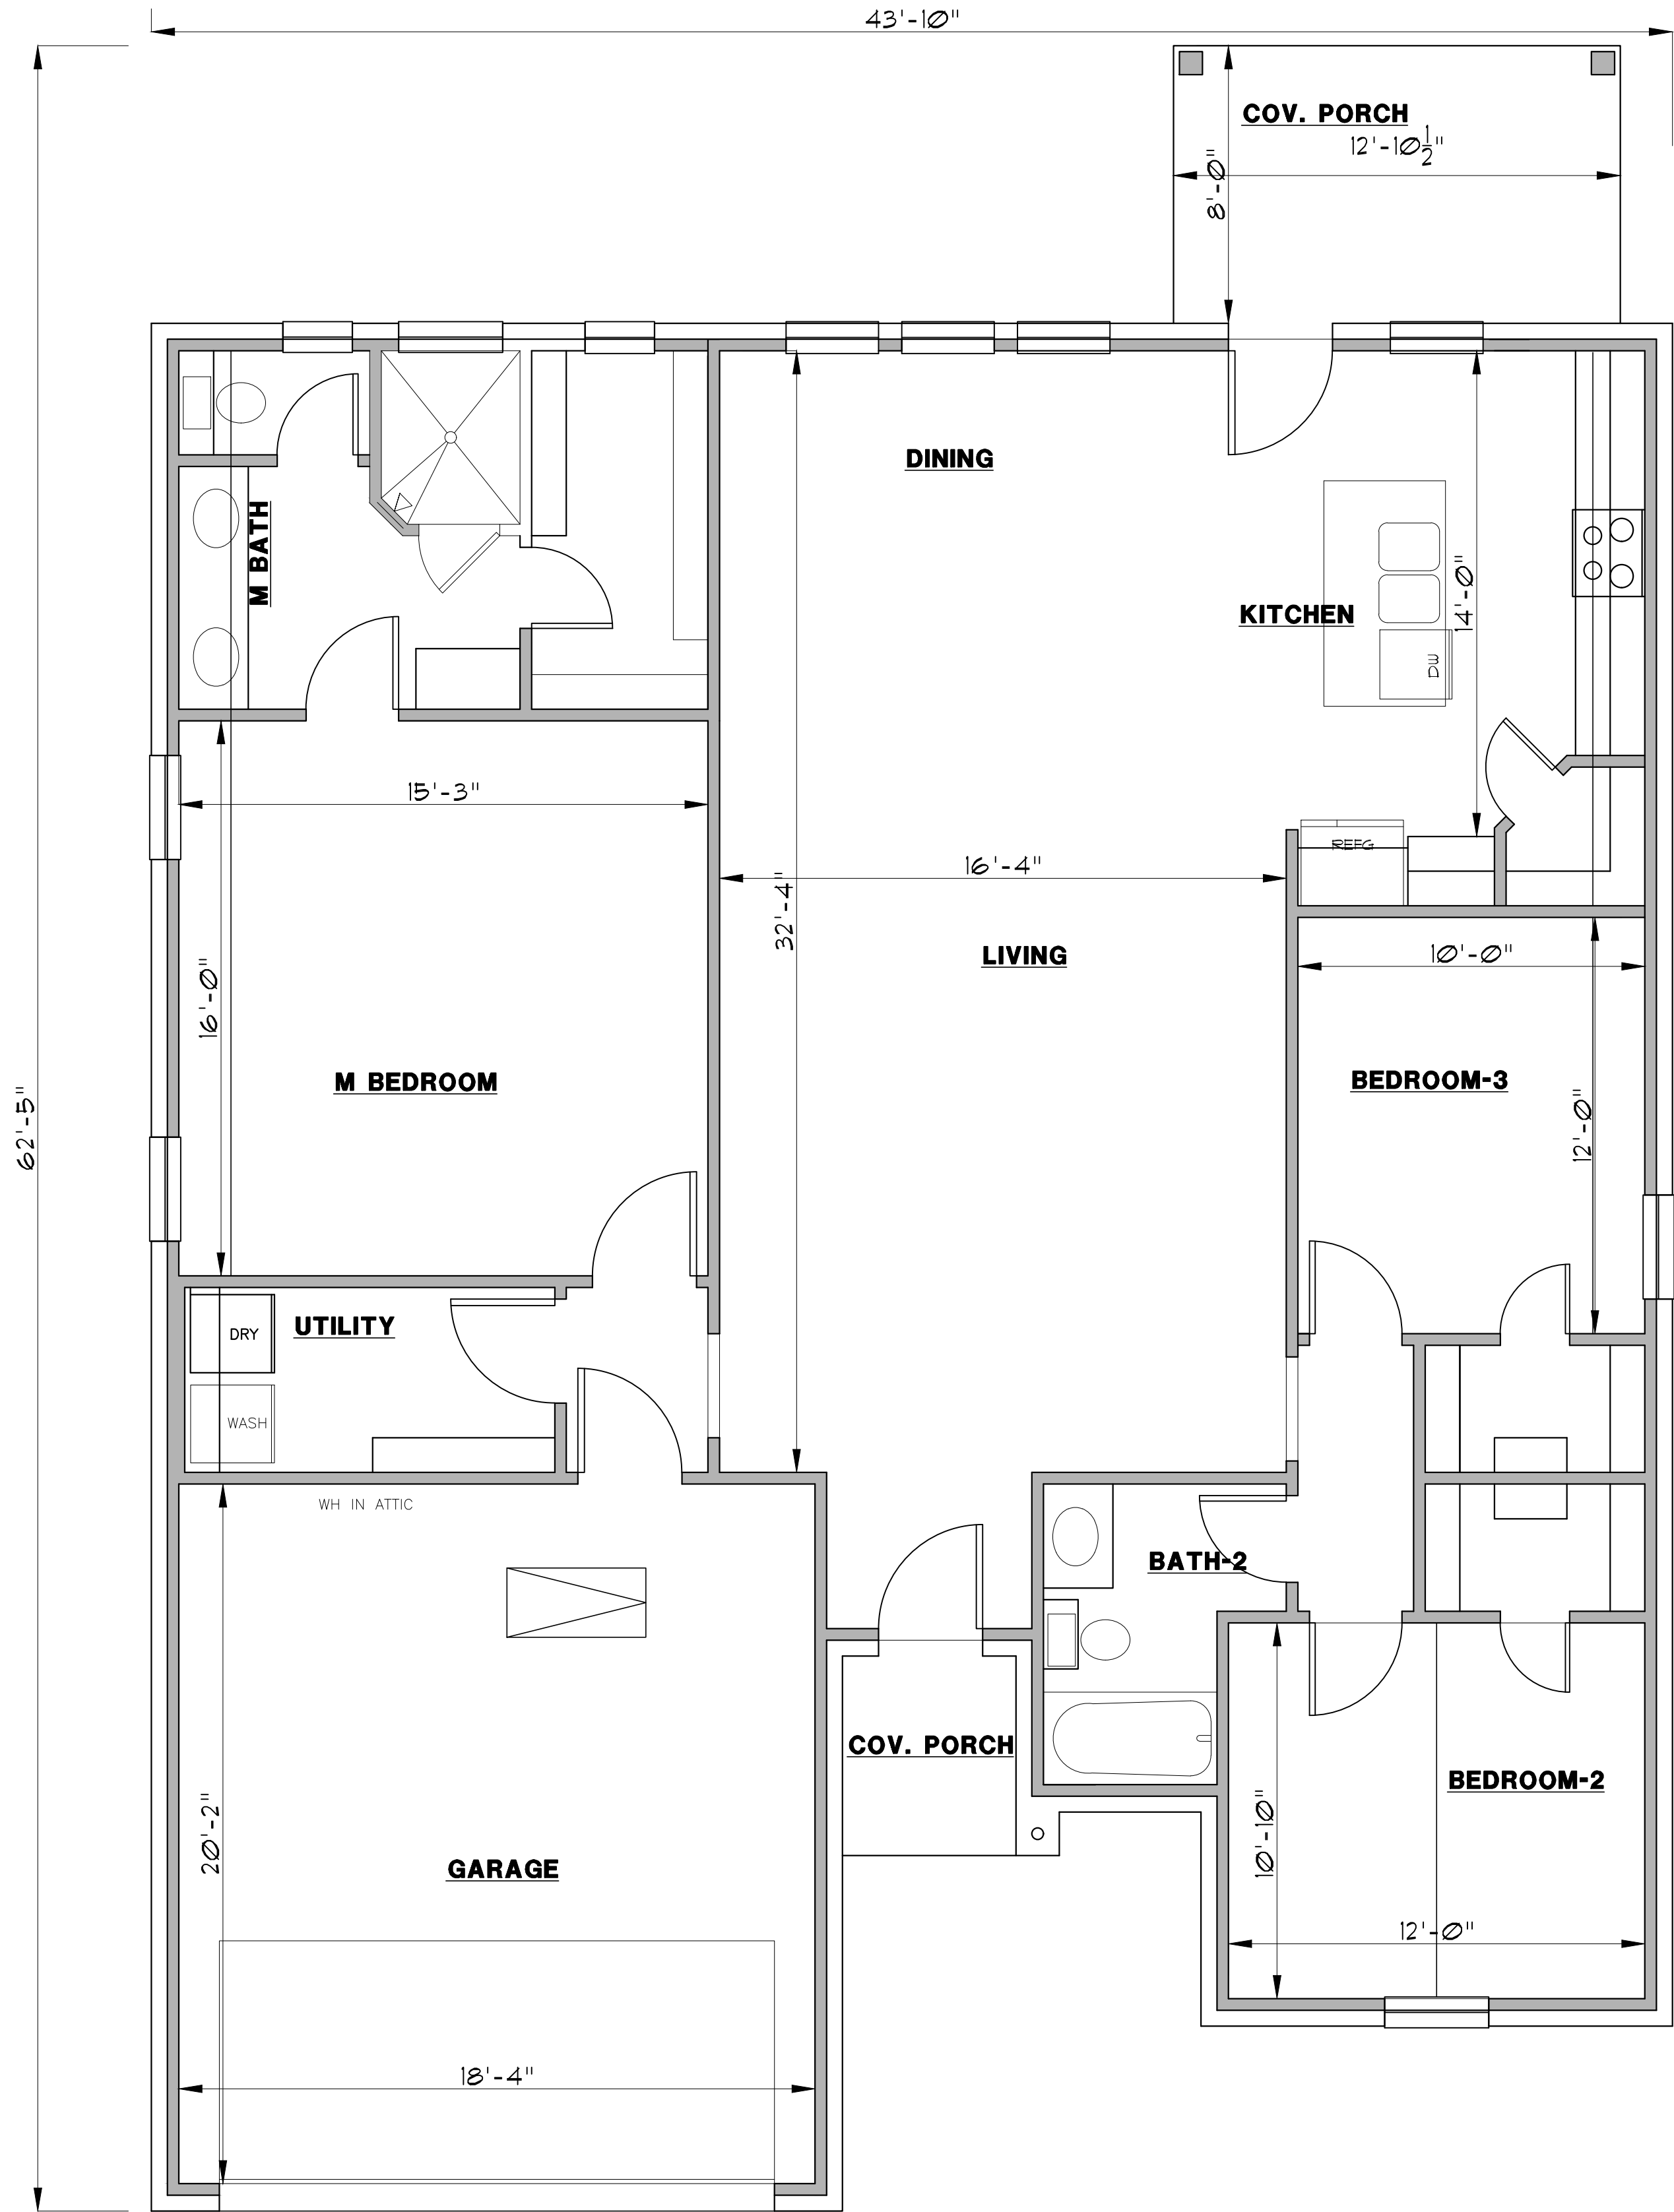

HOME DESIGNS

by
MARCY

817-776-5024

ROOFING
AS SELECTED

| | |
|-------------------|------------------|
| FRAMED | 1684 S.F. |
| BRICK LEDGE | 74 S.F. |
| LIVING | 1758 S.F. |
| F. PORCH | 30 S.F. |
| B. PORCH | 103 S.F. |
| GARAGE | 388 S.F. |
| BRICK LEDGE | 26 S.F. |
| TOTAL SLAB | 2305 S.F. |

HOME DESIGNS
 by
MARCY
 817-776-5024

| | |
|-------------|-----------|
| FRAMED | 1684 S.F. |
| BRICK LEDGE | 74 S.F. |
| LIVING | 1758 S.F. |
| F. PORCH | 30 S.F. |
| B. PORCH | 103 S.F. |
| GARAGE | 388 S.F. |
| BRICK LEDGE | 26 S.F. |
| TOTAL SLAB | 2305 S.F. |