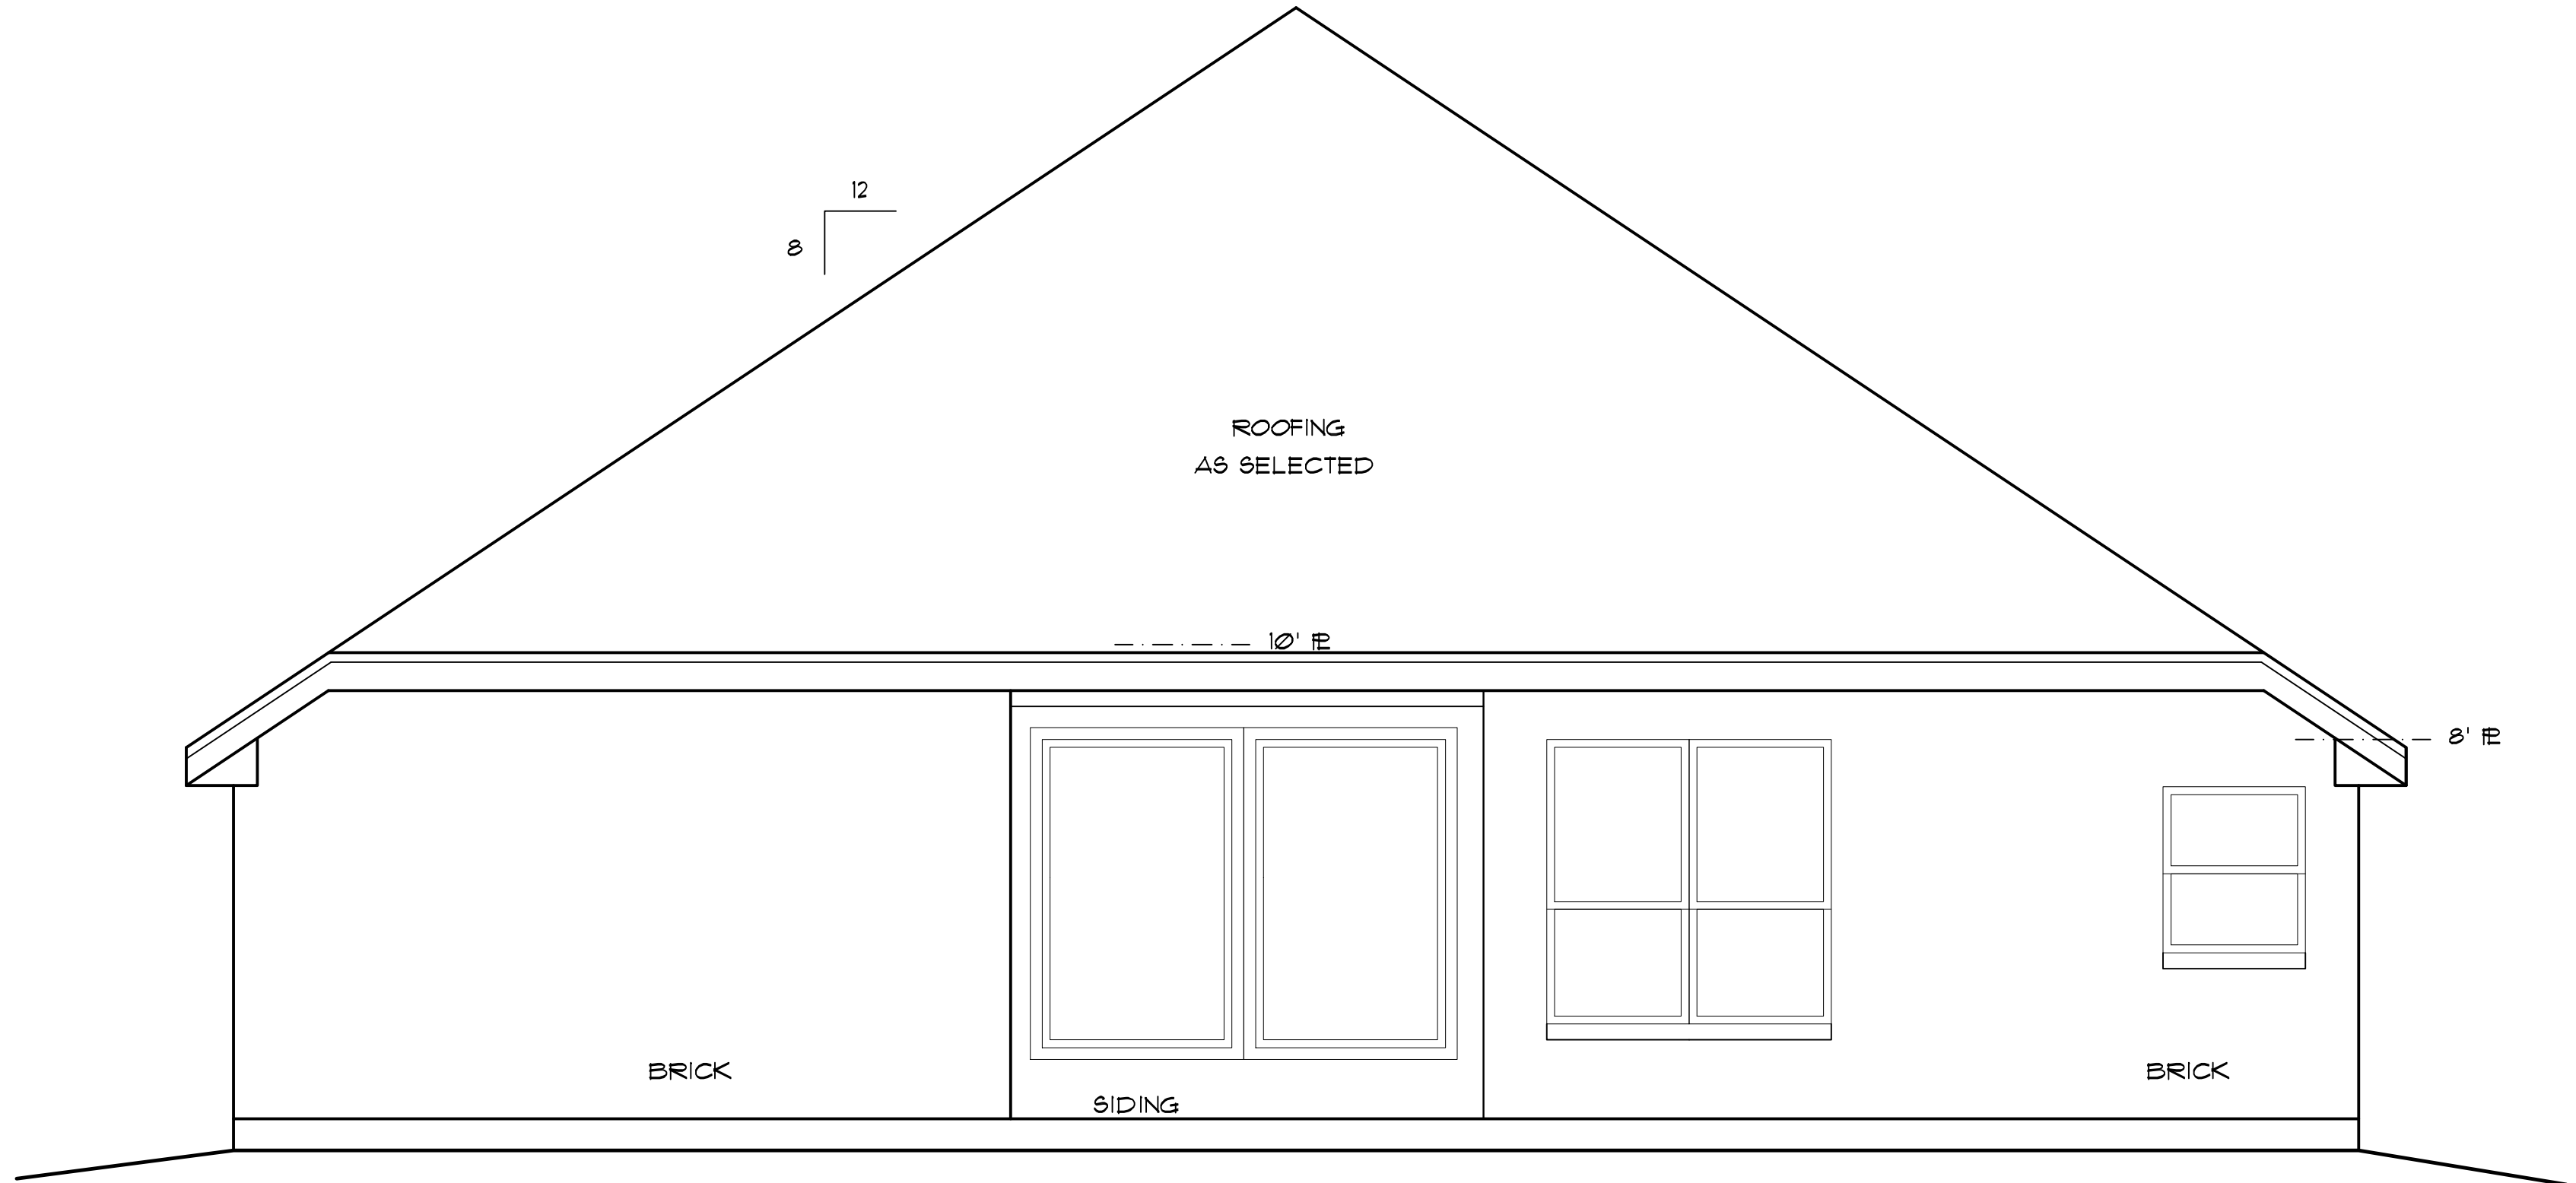

HOME DESIGNS

by
MARCY

817-776-5024

LIVING	1761
B.PORCH	62
F.PORCH	27
GARAGE	413
TOTAL SLAB	2263

HOME DESIGNS

by
MARCY

817-776-5024

LIVING	1761
B.PORCH	62
F.PORCH	27
GARAGE	413
<hr/>	
TOTAL SLAB	2263

HOME DESIGNS
by
MARCY

817-776-5024

LIVING	1761
B.PORCH	62
F.PORCH	27
GARAGE	413
<hr/>	
TOTAL SLAB	2263