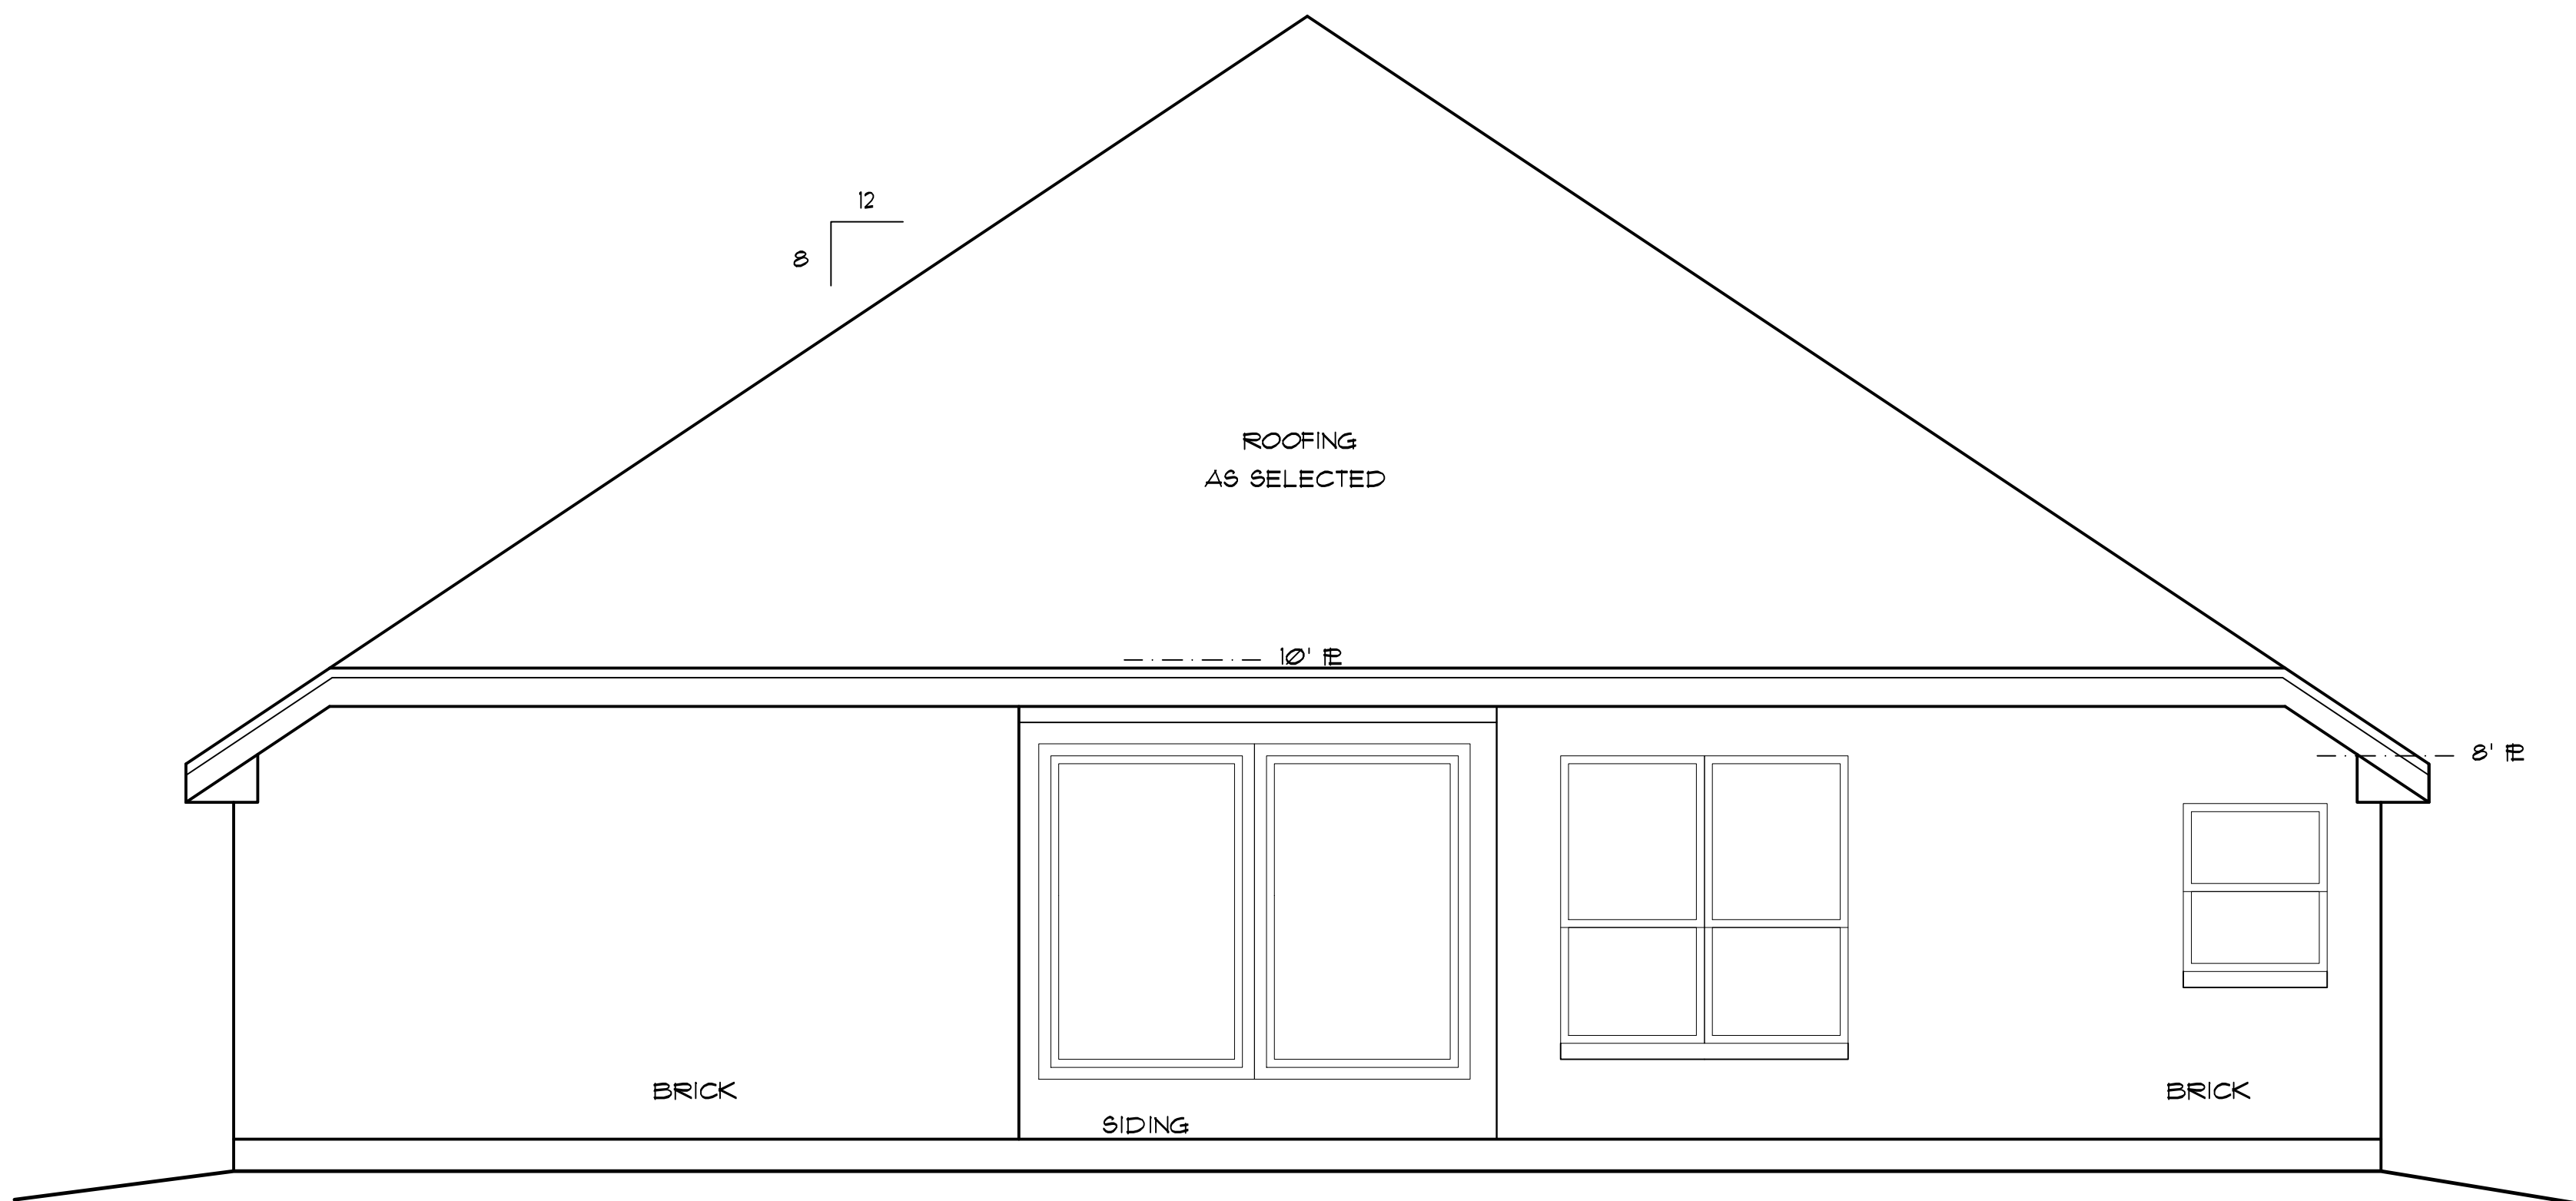

HOME DESIGNS

by
MARCY

817-776-5024

LIVING	1761
B.PORCH	62
F.PORCH	27
GARAGE	413
TOTAL SLAB	2263

HOME DESIGNS

by
MARCY

817-776-5024

LIVING	1761
B.PORCH	62
F.PORCH	27
GARAGE	413
<hr/>	
TOTAL SLAB	2263

HOME DESIGNS
by
MARCY

817-776-5024

LIVING	1761
B.PORCH	62
F.PORCH	27
GARAGE	413
<hr/>	
TOTAL SLAB	2263