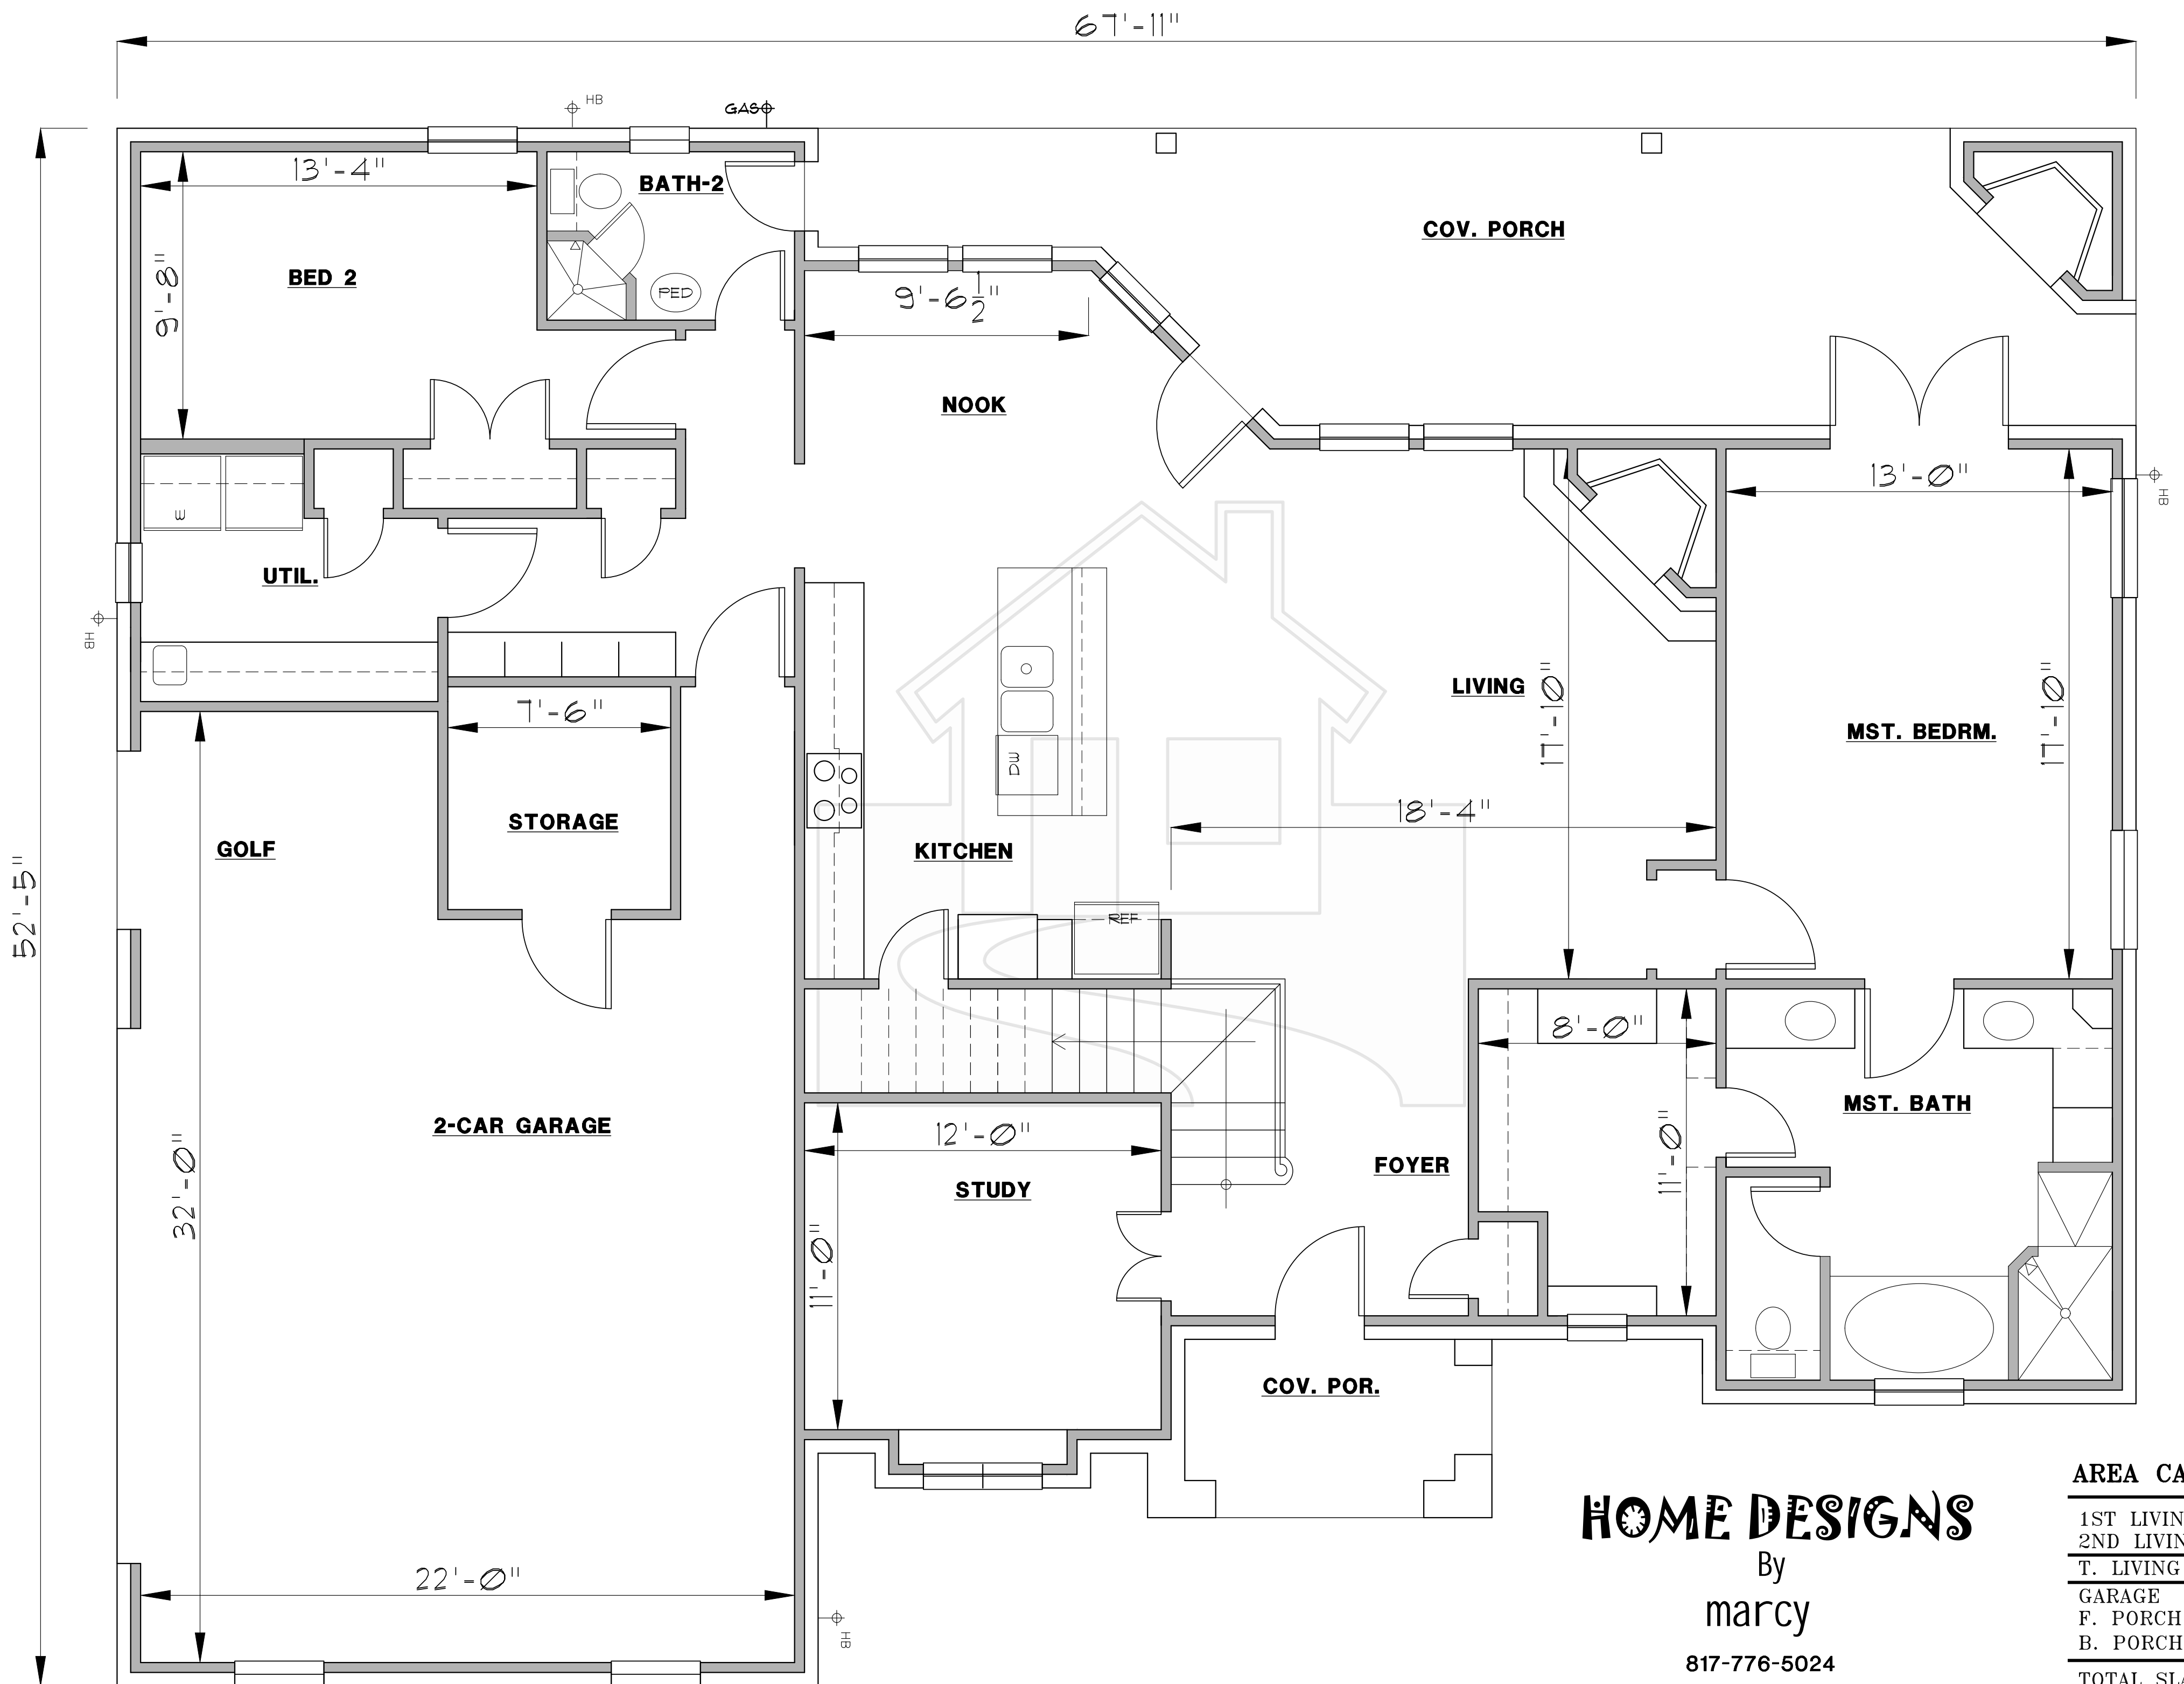

HOME DESIGNS

By

marcy

817-776-5024

AREA CALCULATIONS

1ST LIVING	1968 S.F.
2ND LIVING	1193 S.F.
T. LIVING	3161 S.F.
GARAGE	763 S.F.
F. PORCH	72 S.F.
B. PORCH	392 S.F.
TOTAL SLAB	3195 S.F.

HOME DESIGNS
 By
 marcy
 817-776-5024

AREA CALCULATIONS	
1ST LIVING	1968 S.F.
2ND LIVING	1193 S.F.
T. LIVING	3161 S.F.
GARAGE	763 S.F.
F. PORCH	72 S.F.
B. PORCH	392 S.F.
TOTAL SLAB	3195 S.F.