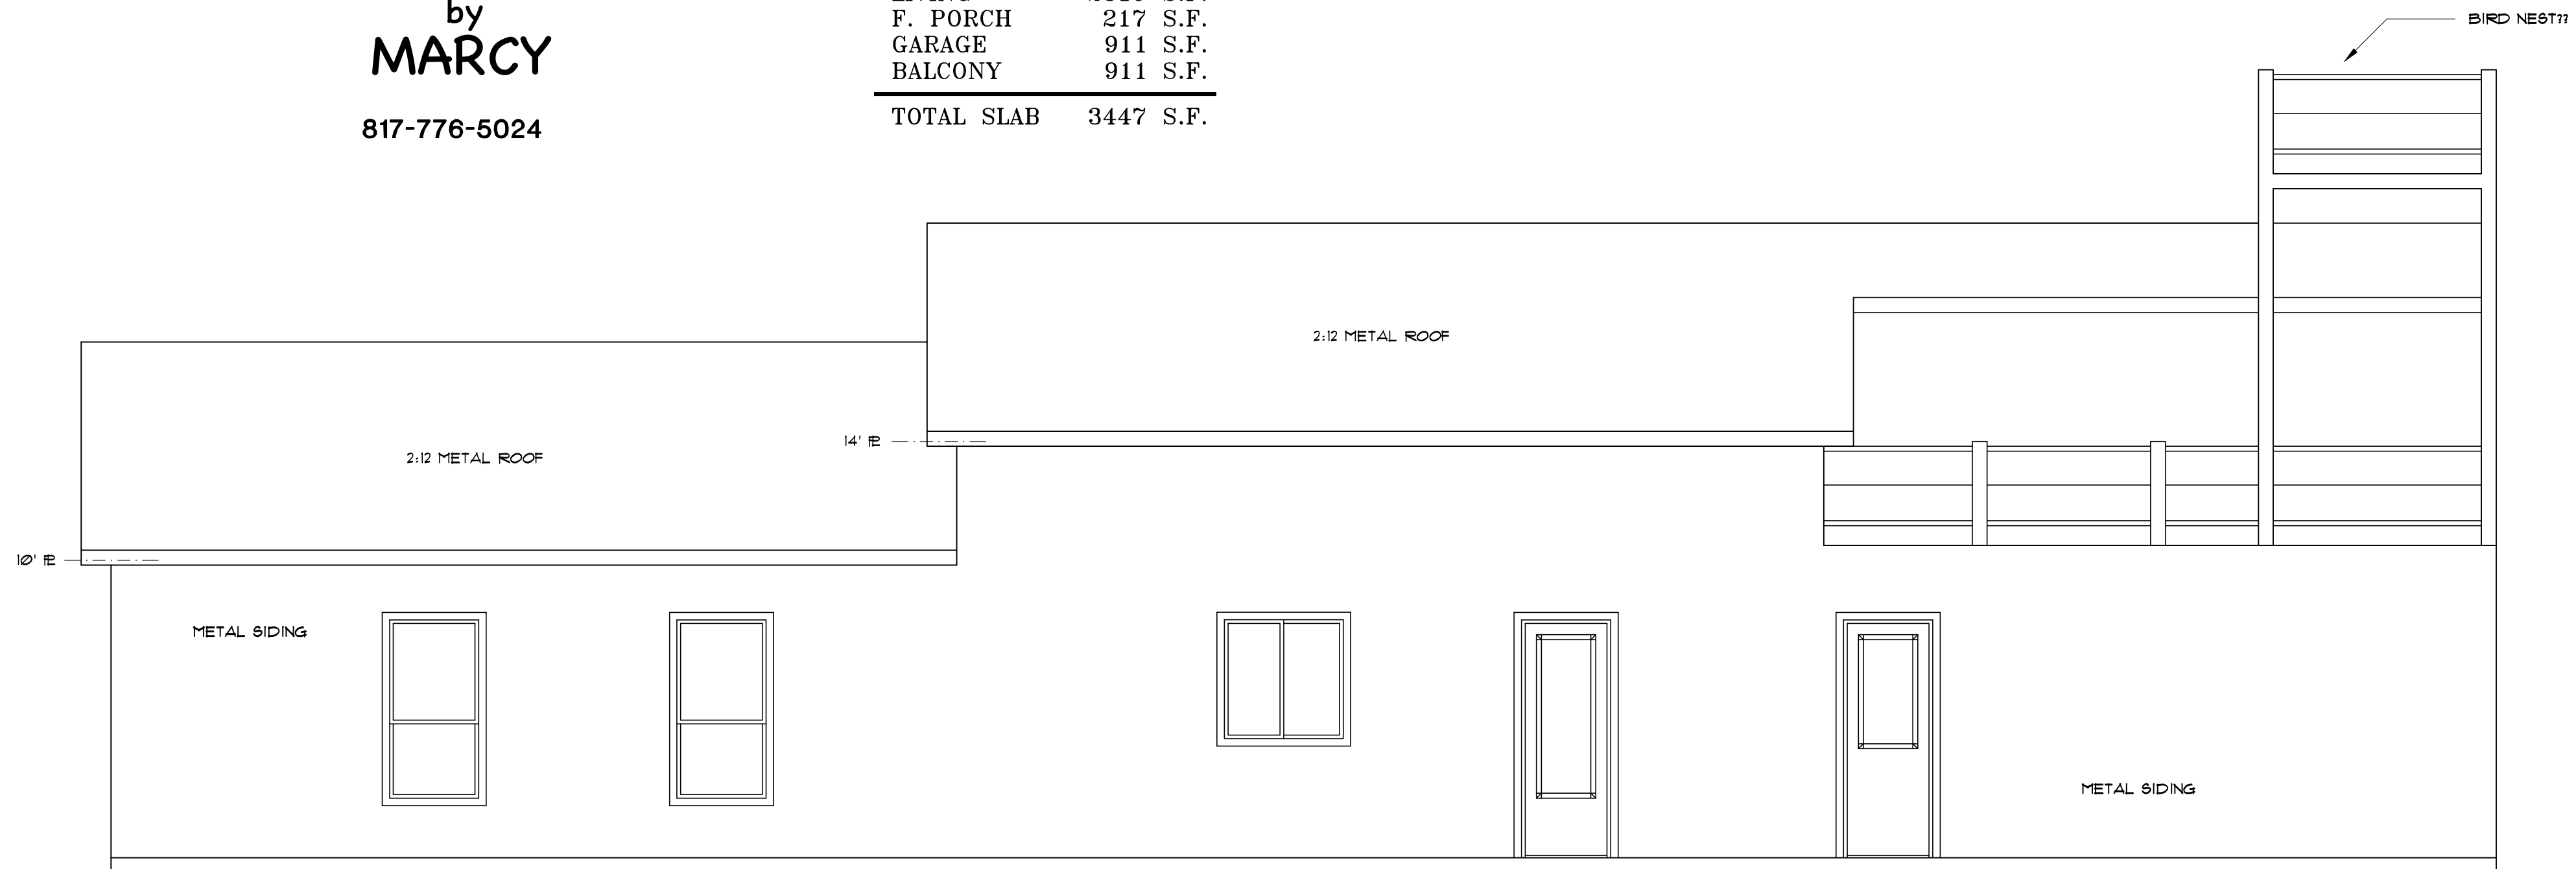

FRONT ELEVATION

SCALE: 1/4" = 1'-0"

HOME DESIGNS

by
MARCY

817-776-5024

LIVING	2319 S.F.
F. PORCH	217 S.F.
GARAGE	911 S.F.
BALCONY	911 S.F.
TOTAL SLAB	3447 S.F.

BACK ELEVATION

SCALE: 1/4" = 1'-0"

HOME DESIGNS
by
MARCY

817-776-5024

LIVING	2319 S.F.
F. PORCH	217 S.F.
GARAGE	911 S.F.
BALCONY	911 S.F.
TOTAL SLAB	3447 S.F.