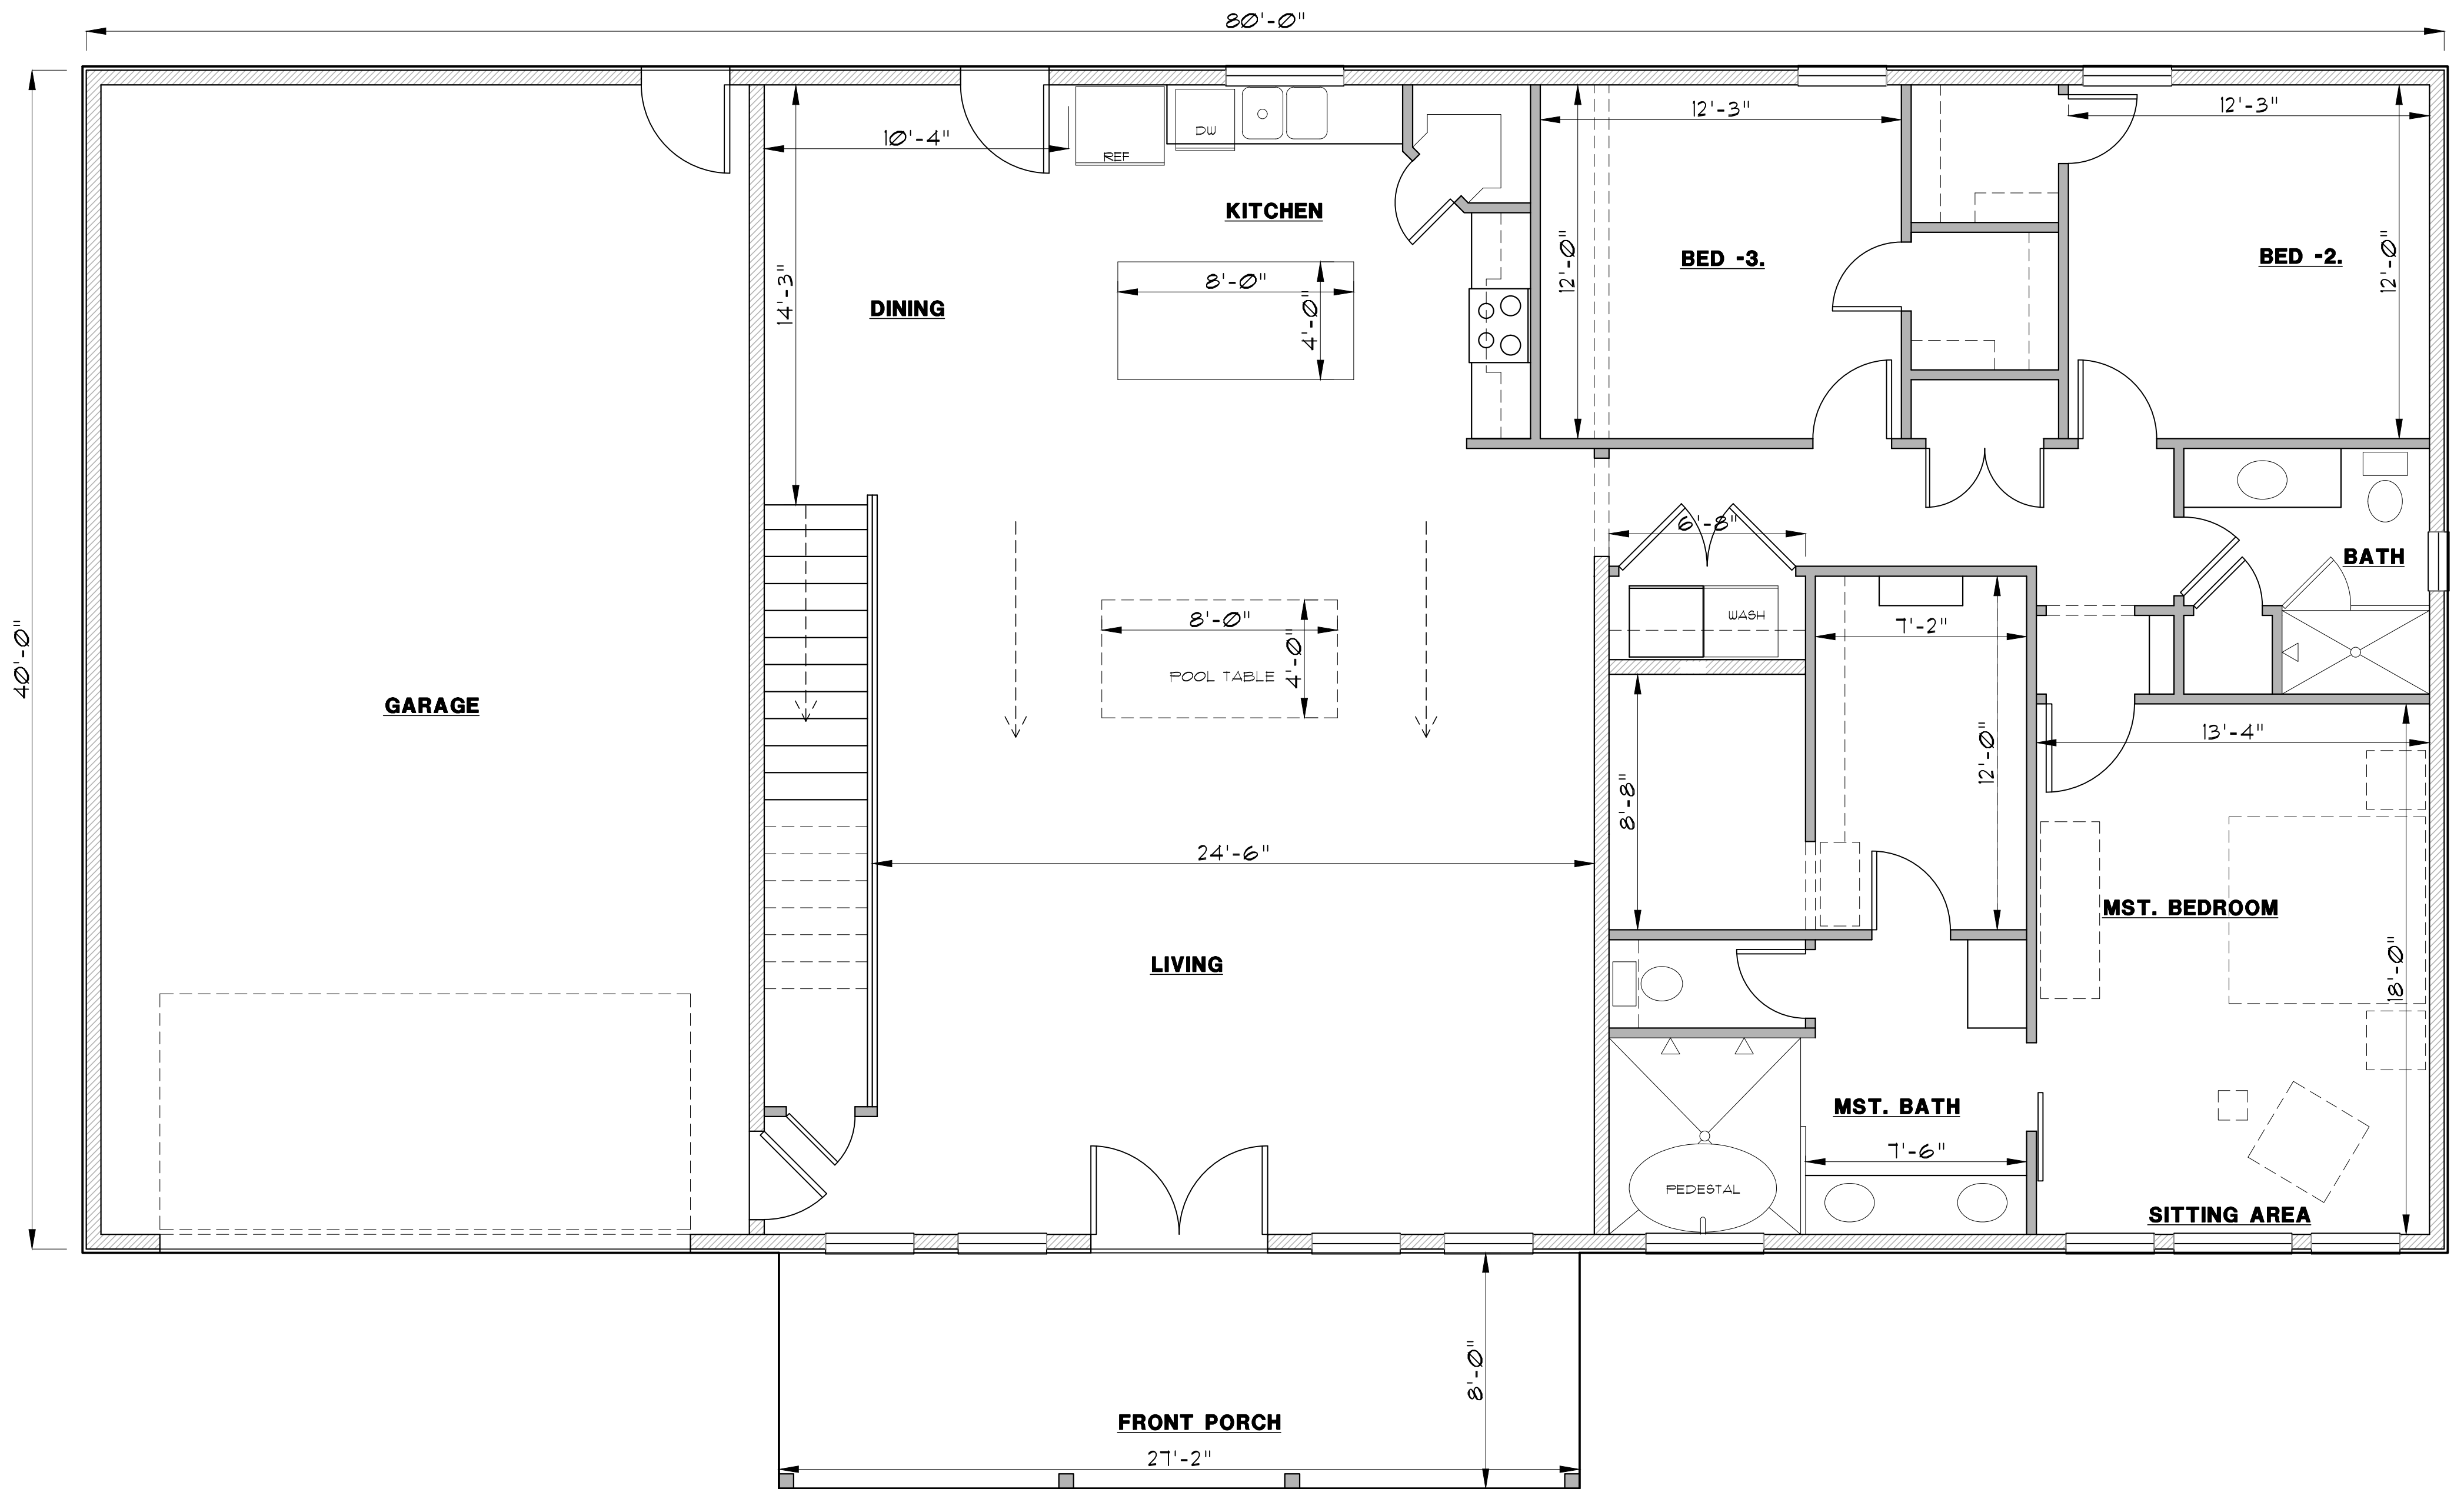

FRONT ELEVATION

SCALE: 1/4" = 1'-0"

HOME DESIGNS

by
MARCY

817-776-5024

LIVING	2319 S.F.
F. PORCH	217 S.F.
GARAGE	911 S.F.
BALCONY	911 S.F.
TOTAL SLAB	3447 S.F.

BACK ELEVATION

SCALE: 1/4" = 1'-0"

HOME DESIGNS
by
MARCY

817-776-5024

LIVING	2319 S.F.
F. PORCH	217 S.F.
GARAGE	911 S.F.
BALCONY	911 S.F.
TOTAL SLAB	3447 S.F.