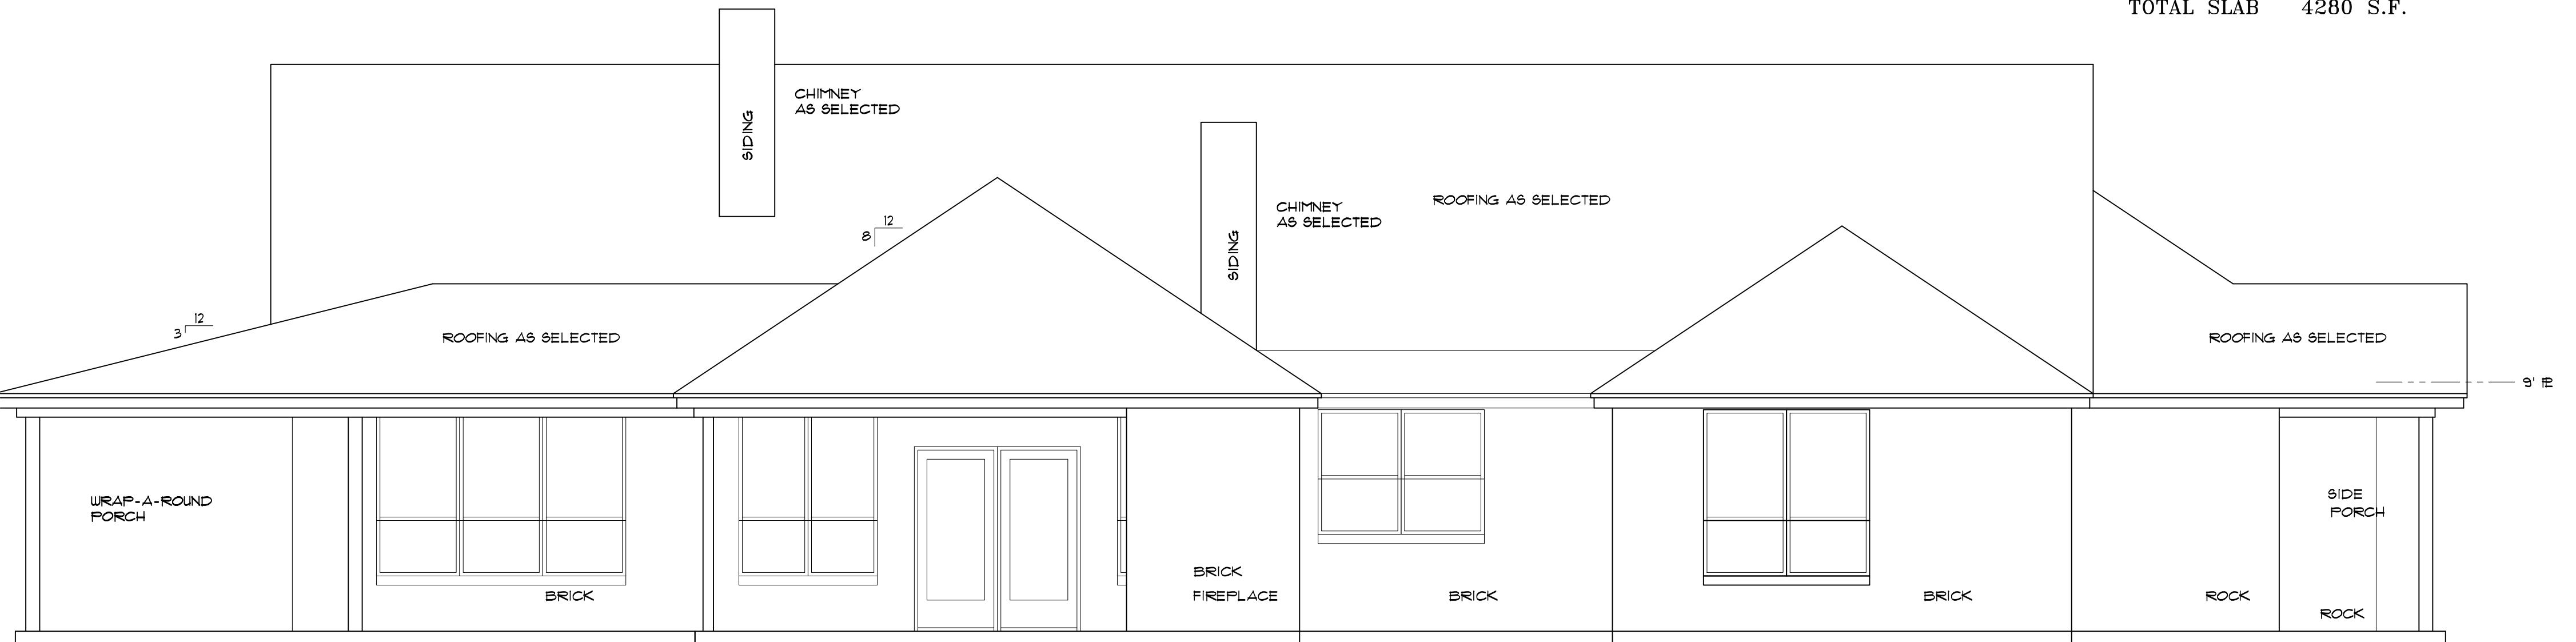

FRONT ELEVATION

SCALE: 1/4" = 1'-0"

HOME DESIGNS

by
MARCY

817-776-5024

LIVING	2375 S.F.
F. PORCH	153 S.F.
B. PORCH	385 S.F.
S. PORCH	57 S.F.
SCR PORCH	434 S.F.
GARAGE	876 S.F.
TOTAL SLAB	4280 S.F.

SCREENED BACK PORCH (NOT SHOWN)
VERIFY STYLE WITH OWNER

BACK ELEVATION

SCALE: 1/4" = 1'-0"

HOME DESIGNS
by
MARCY

817-776-5024

LIVING	2375 S.F.
F. PORCH	153 S.F.
B. PORCH	385 S.F.
S. PORCH	57 S.F.
SCR PORCH	434 S.F.
GARAGE	876 S.F.
TOTAL SLAB	4280 S.F.