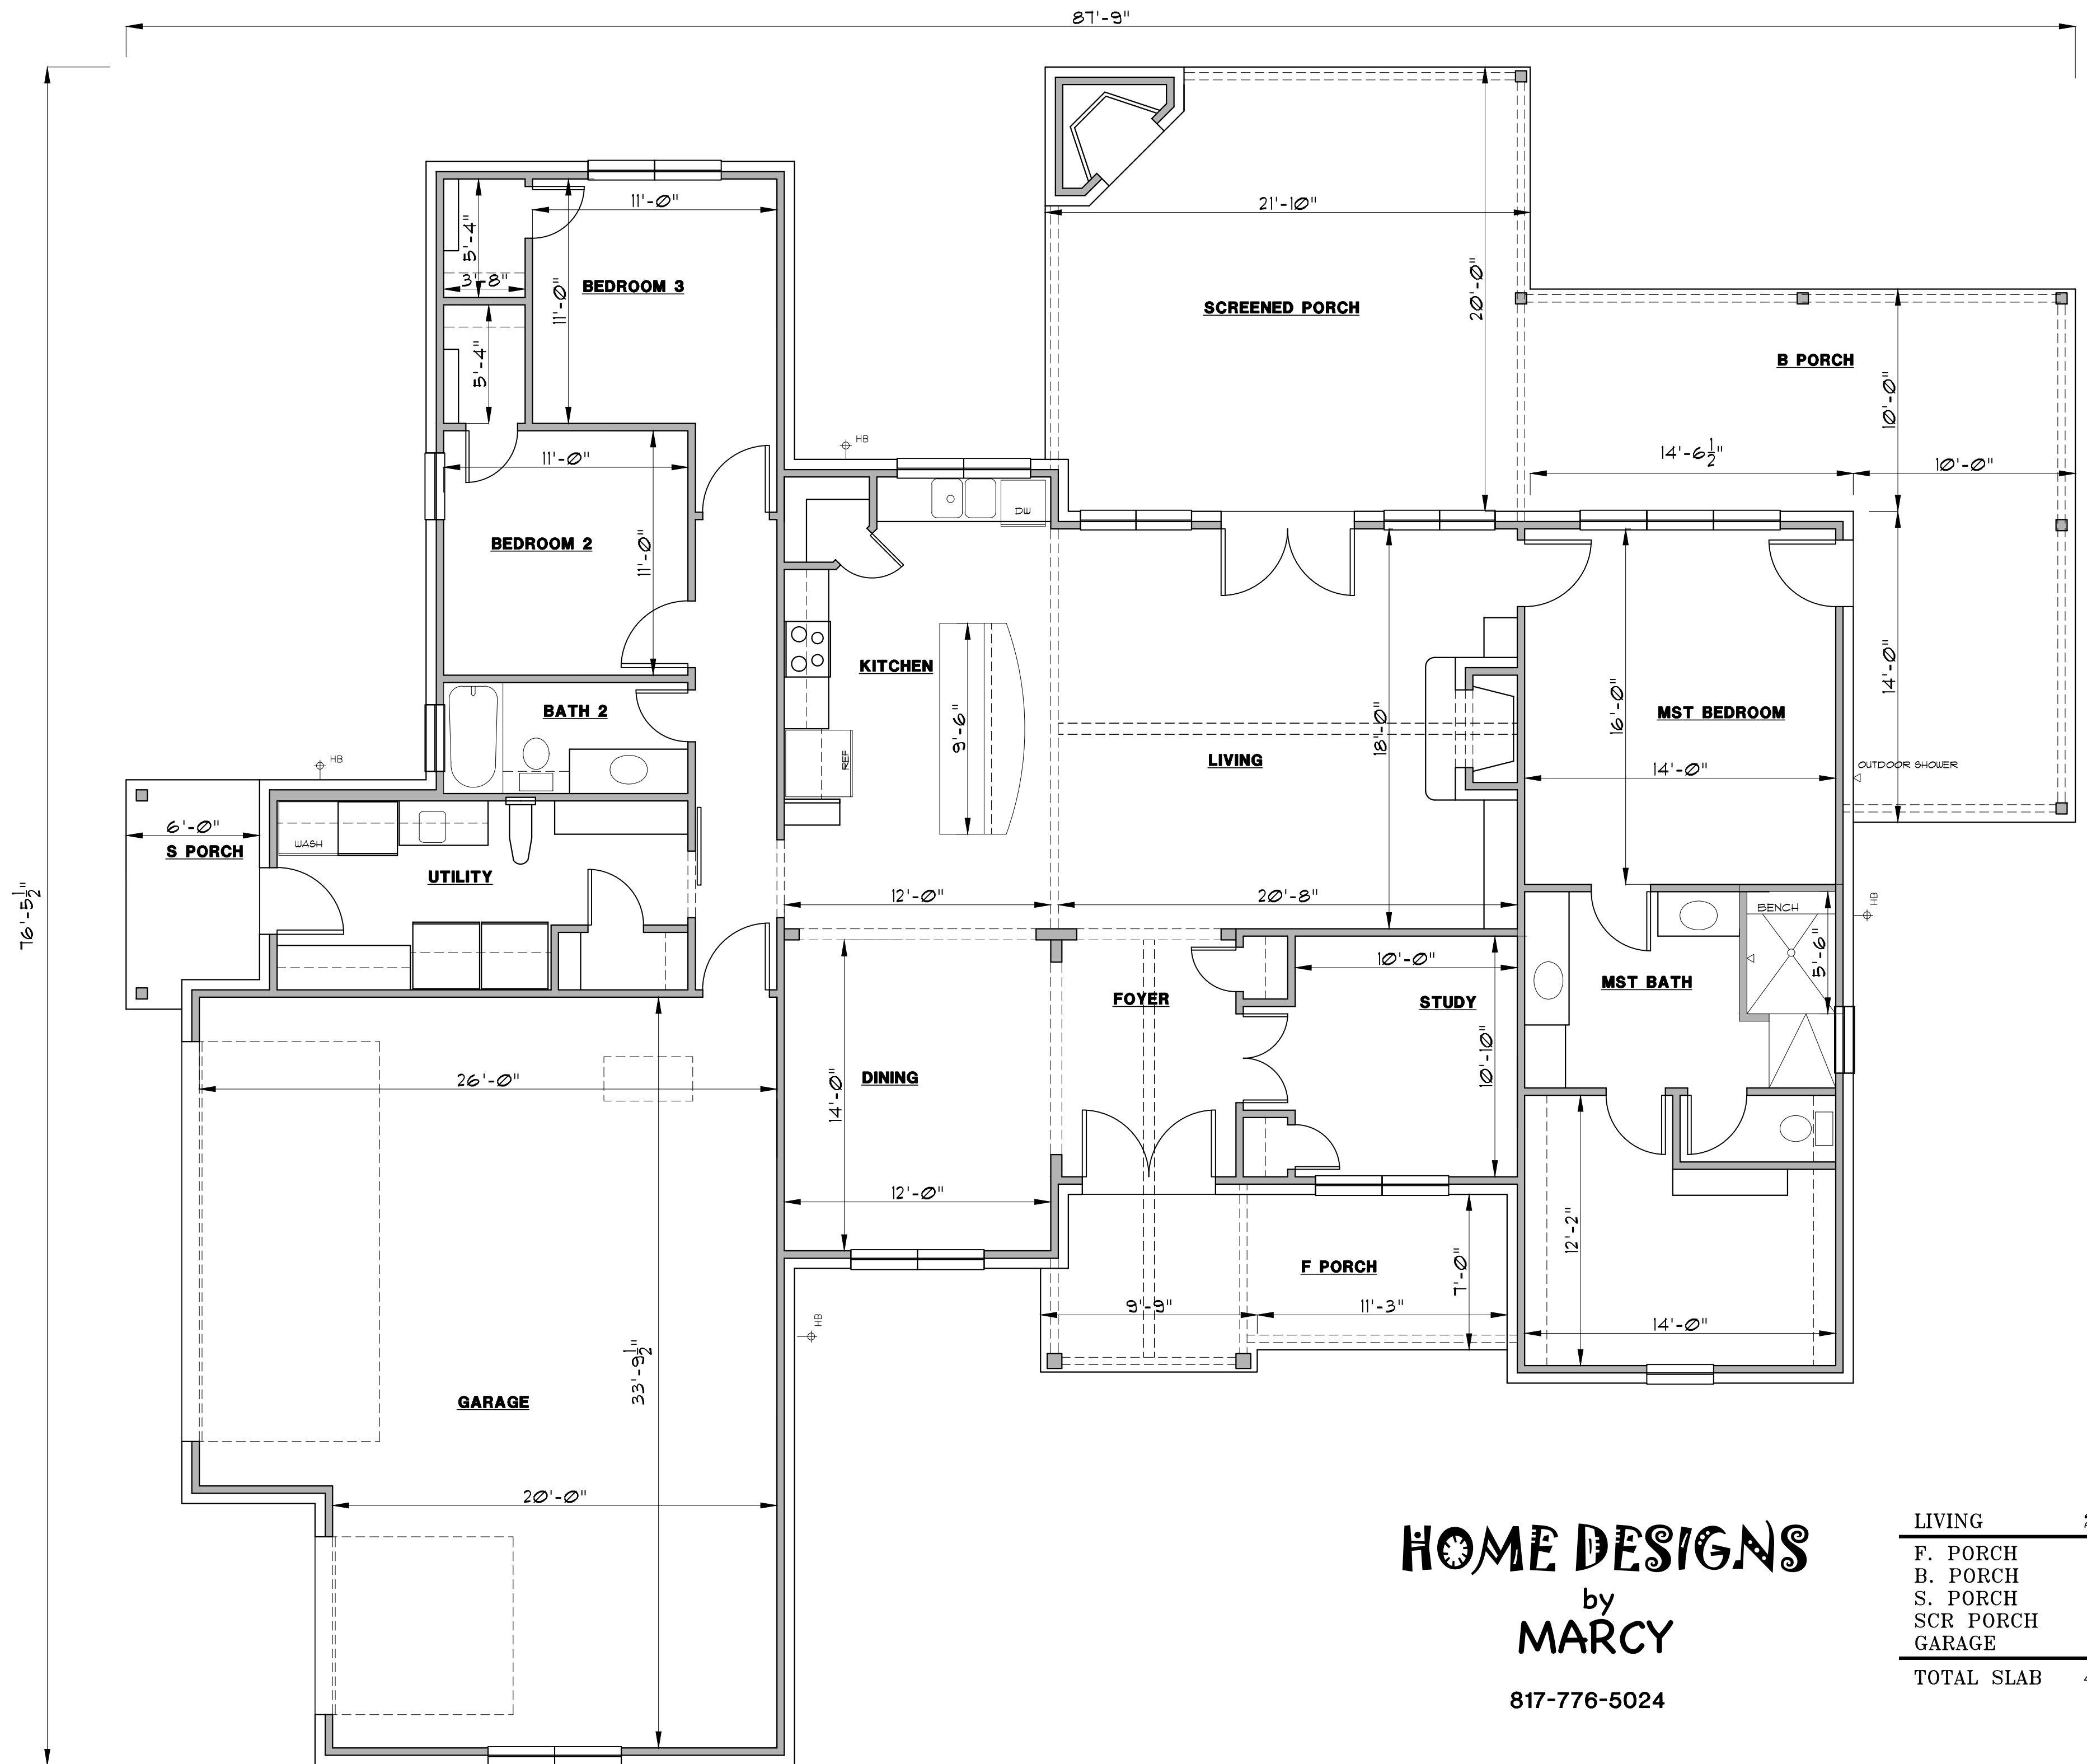

FRONT ELEVATION

SCALE: 1/4" = 1'-0"

HOME DESIGNS

by
MARCY

817-776-5024

LIVING	2375 S.F.
F. PORCH	153 S.F.
B. PORCH	385 S.F.
S. PORCH	57 S.F.
SCR PORCH	434 S.F.
GARAGE	876 S.F.
TOTAL SLAB	4280 S.F.

SCREENED BACK PORCH (NOT SHOWN)
VERIFY STYLE WITH OWNER

BACK ELEVATION

SCALE: 1/4" = 1'-0"

HOME DESIGNS
by
MARCY

817-776-5024

LIVING	2375 S.F.
F. PORCH	153 S.F.
B. PORCH	385 S.F.
S. PORCH	57 S.F.
SCR PORCH	434 S.F.
GARAGE	876 S.F.
TOTAL SLAB	4280 S.F.