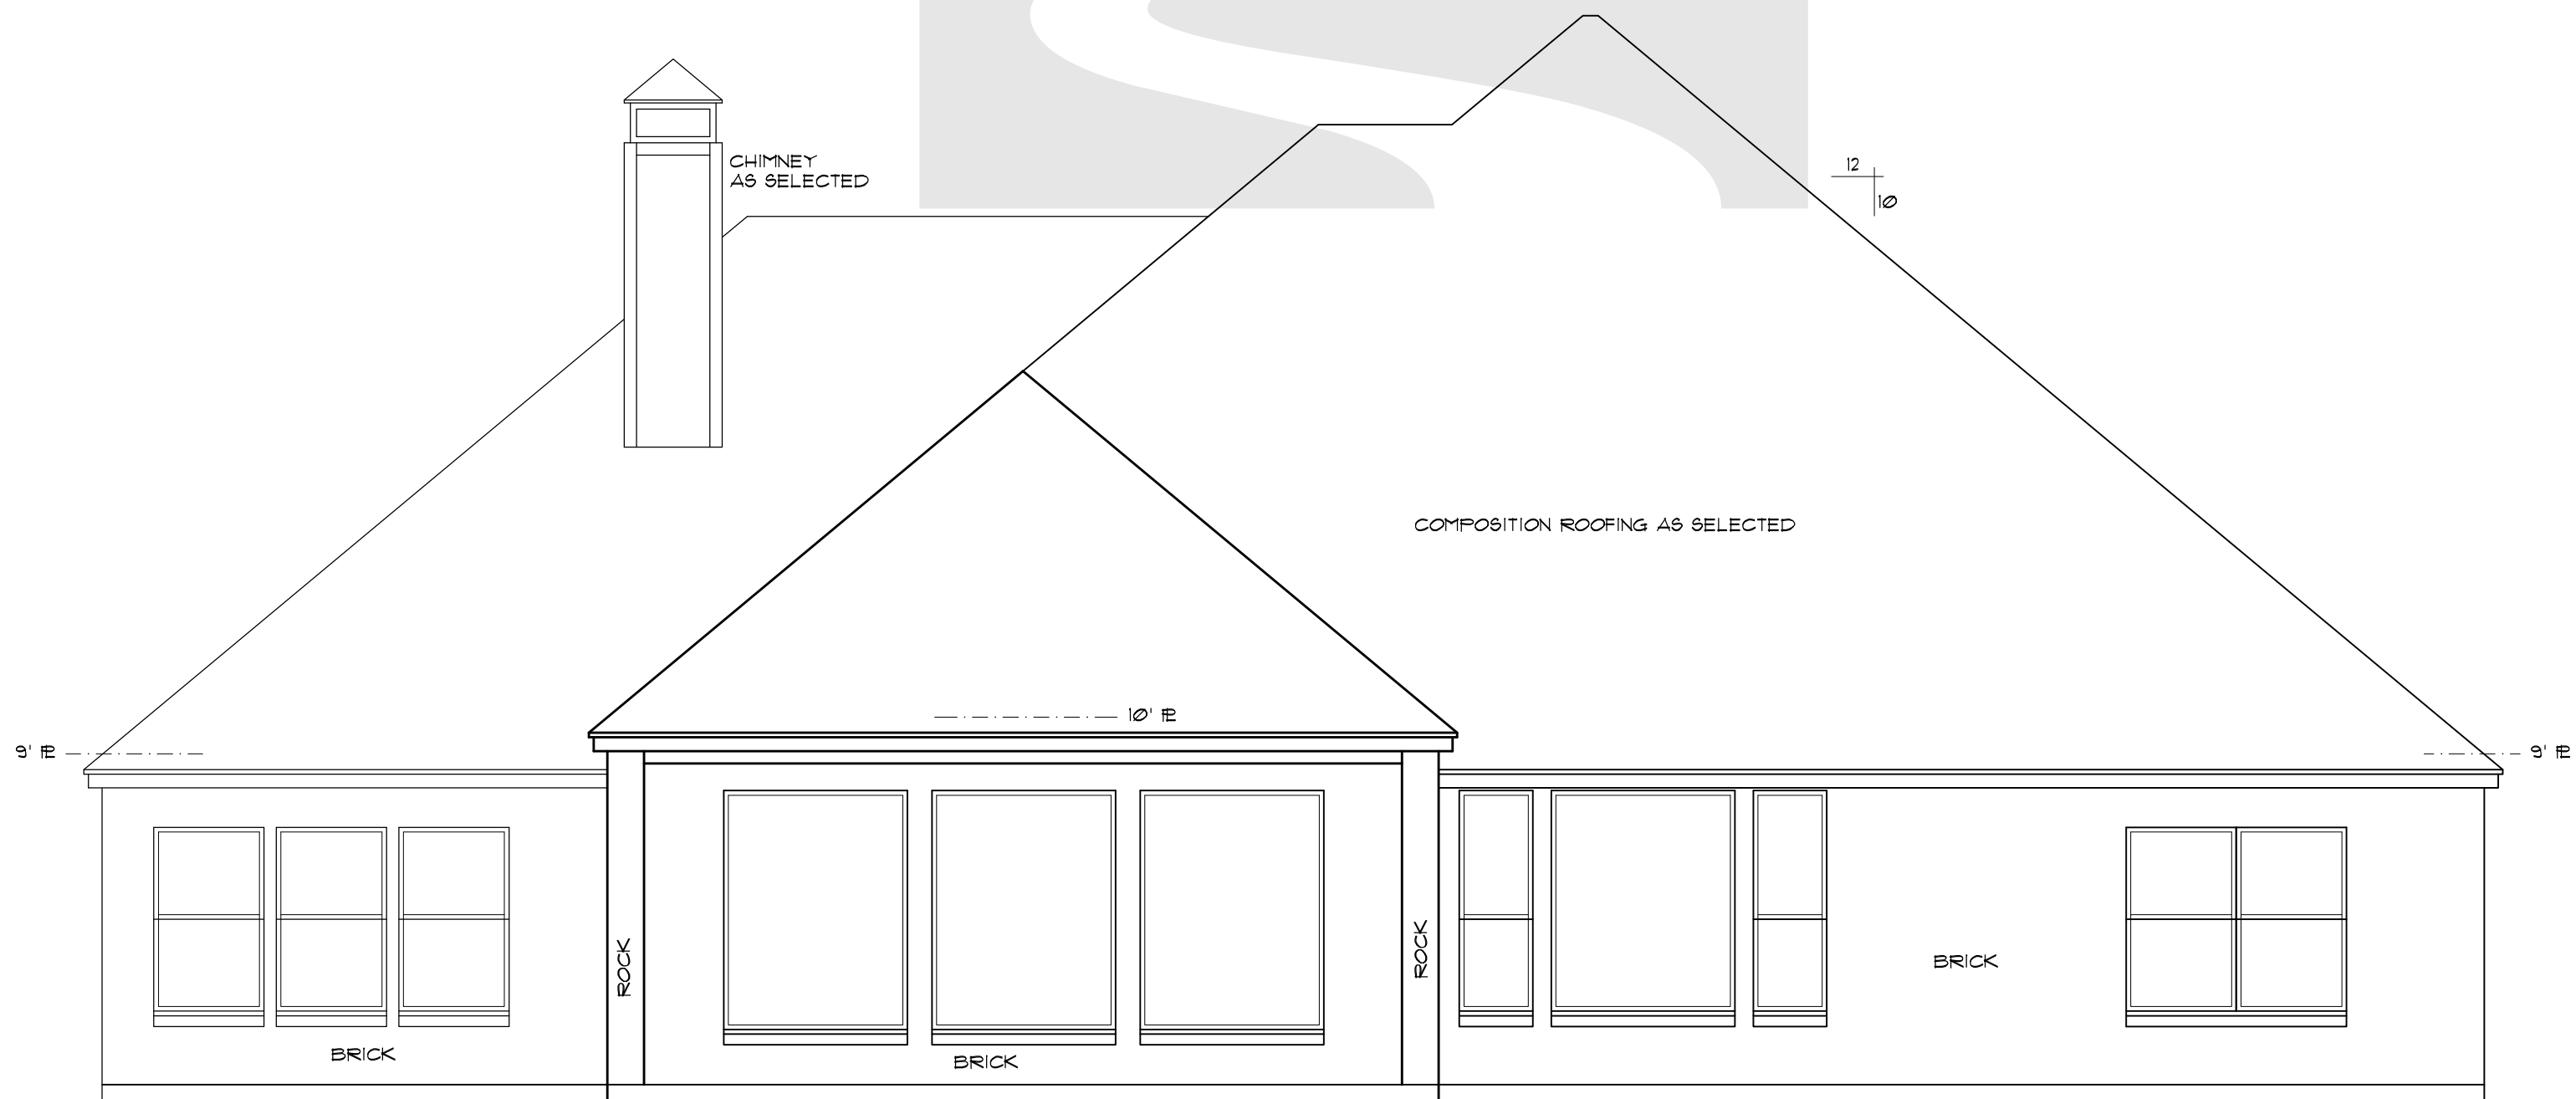

FRONT ELEVATION

SCALE: 1/4" = 1'-0"

BACK ELEVATION

SCALE: 1/4" = 1'-0"

HOME DESIGNS

by
MARCY

817-776-5024

AREA CALCULATIONS

LIVING	2525 S.F.
F. PORCH	100 S.F.
B. PORCH	253 S.F.
GARAGE	891 S.F.
TOTAL LIVING	3769 S.F.

HOME DESIGNS

by
MARCY

817-776-5024

AREA CALCULATIONS

LIVING	2525 S.F.
F. PORCH	100 S.F.
B. PORCH	253 S.F.
GARAGE	891 S.F.
TOTAL LIVING	3769 S.F.