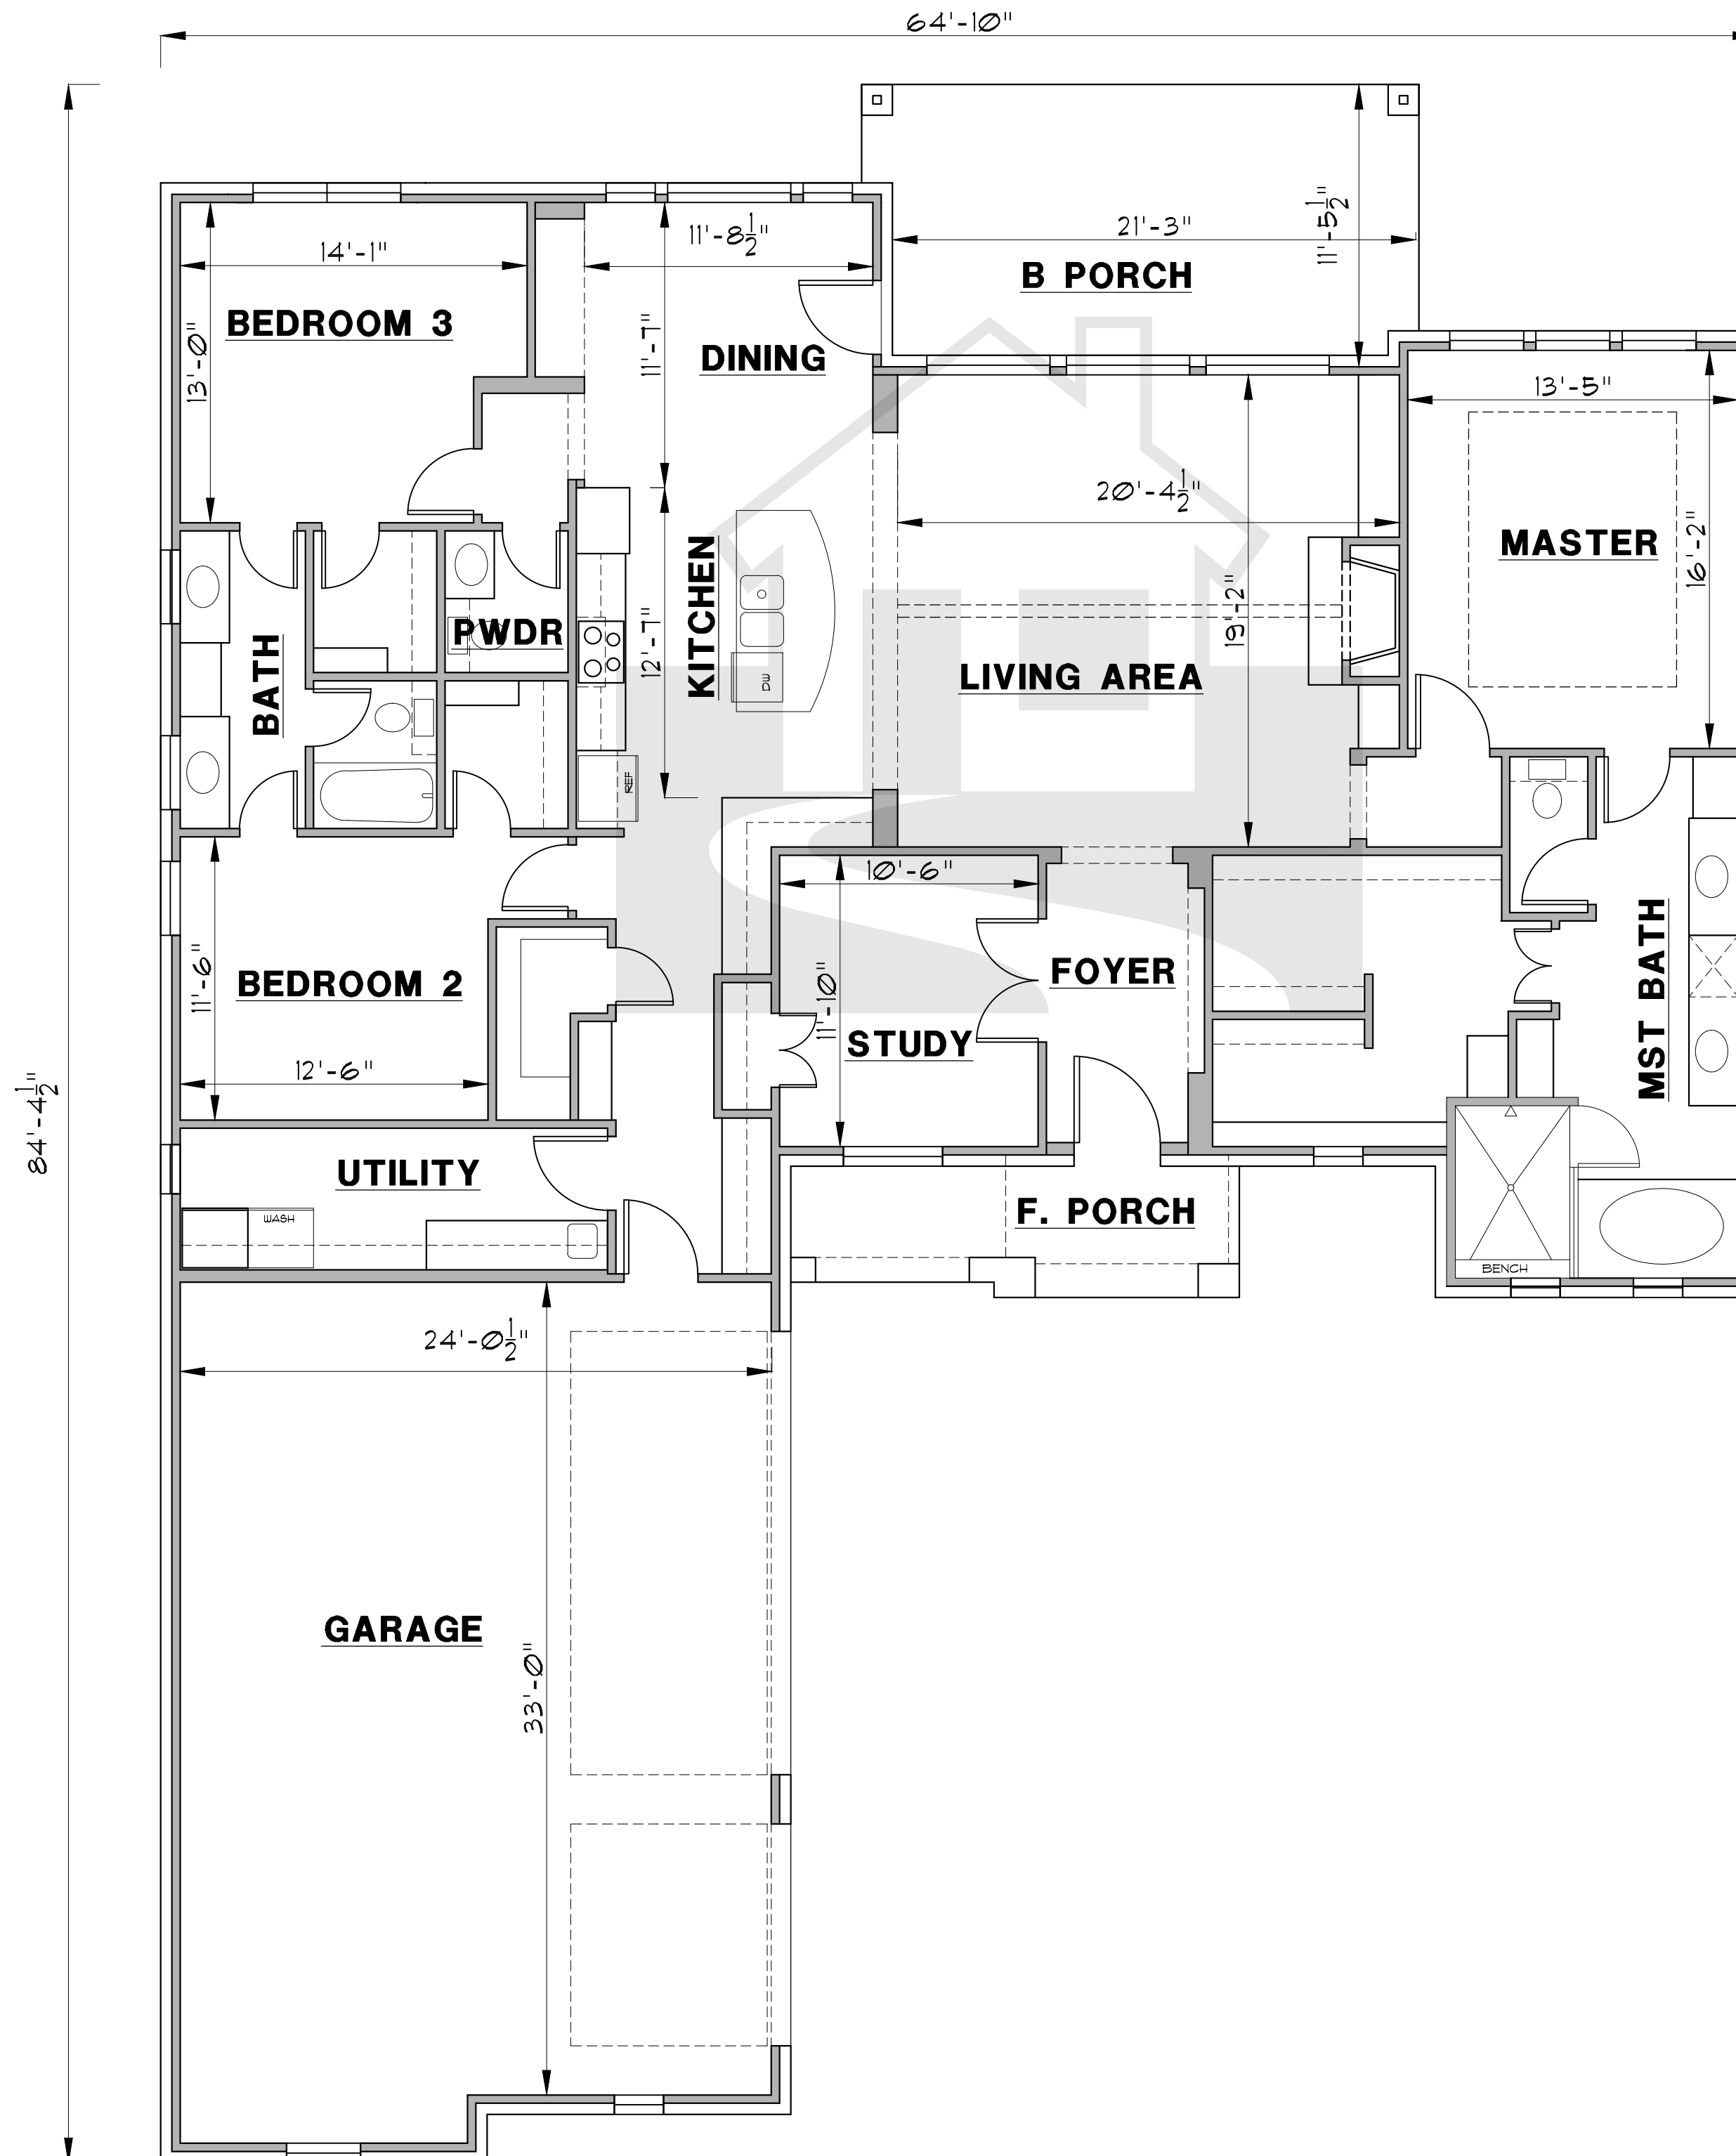

FRONT ELEVATION

SCALE: 1/4" = 1'-0"

BACK ELEVATION

SCALE: 1/4" = 1'-0"

HOME DESIGNS

by
MARCY

817-776-5024

AREA CALCULATIONS

LIVING	2525 S.F.
F. PORCH	100 S.F.
B. PORCH	253 S.F.
GARAGE	891 S.F.
TOTAL LIVING	3769 S.F.

HOME DESIGNS

by
MARCY

817-776-5024

AREA CALCULATIONS

LIVING	2525 S.F.
F. PORCH	100 S.F.
B. PORCH	253 S.F.
GARAGE	891 S.F.
TOTAL LIVING	3769 S.F.