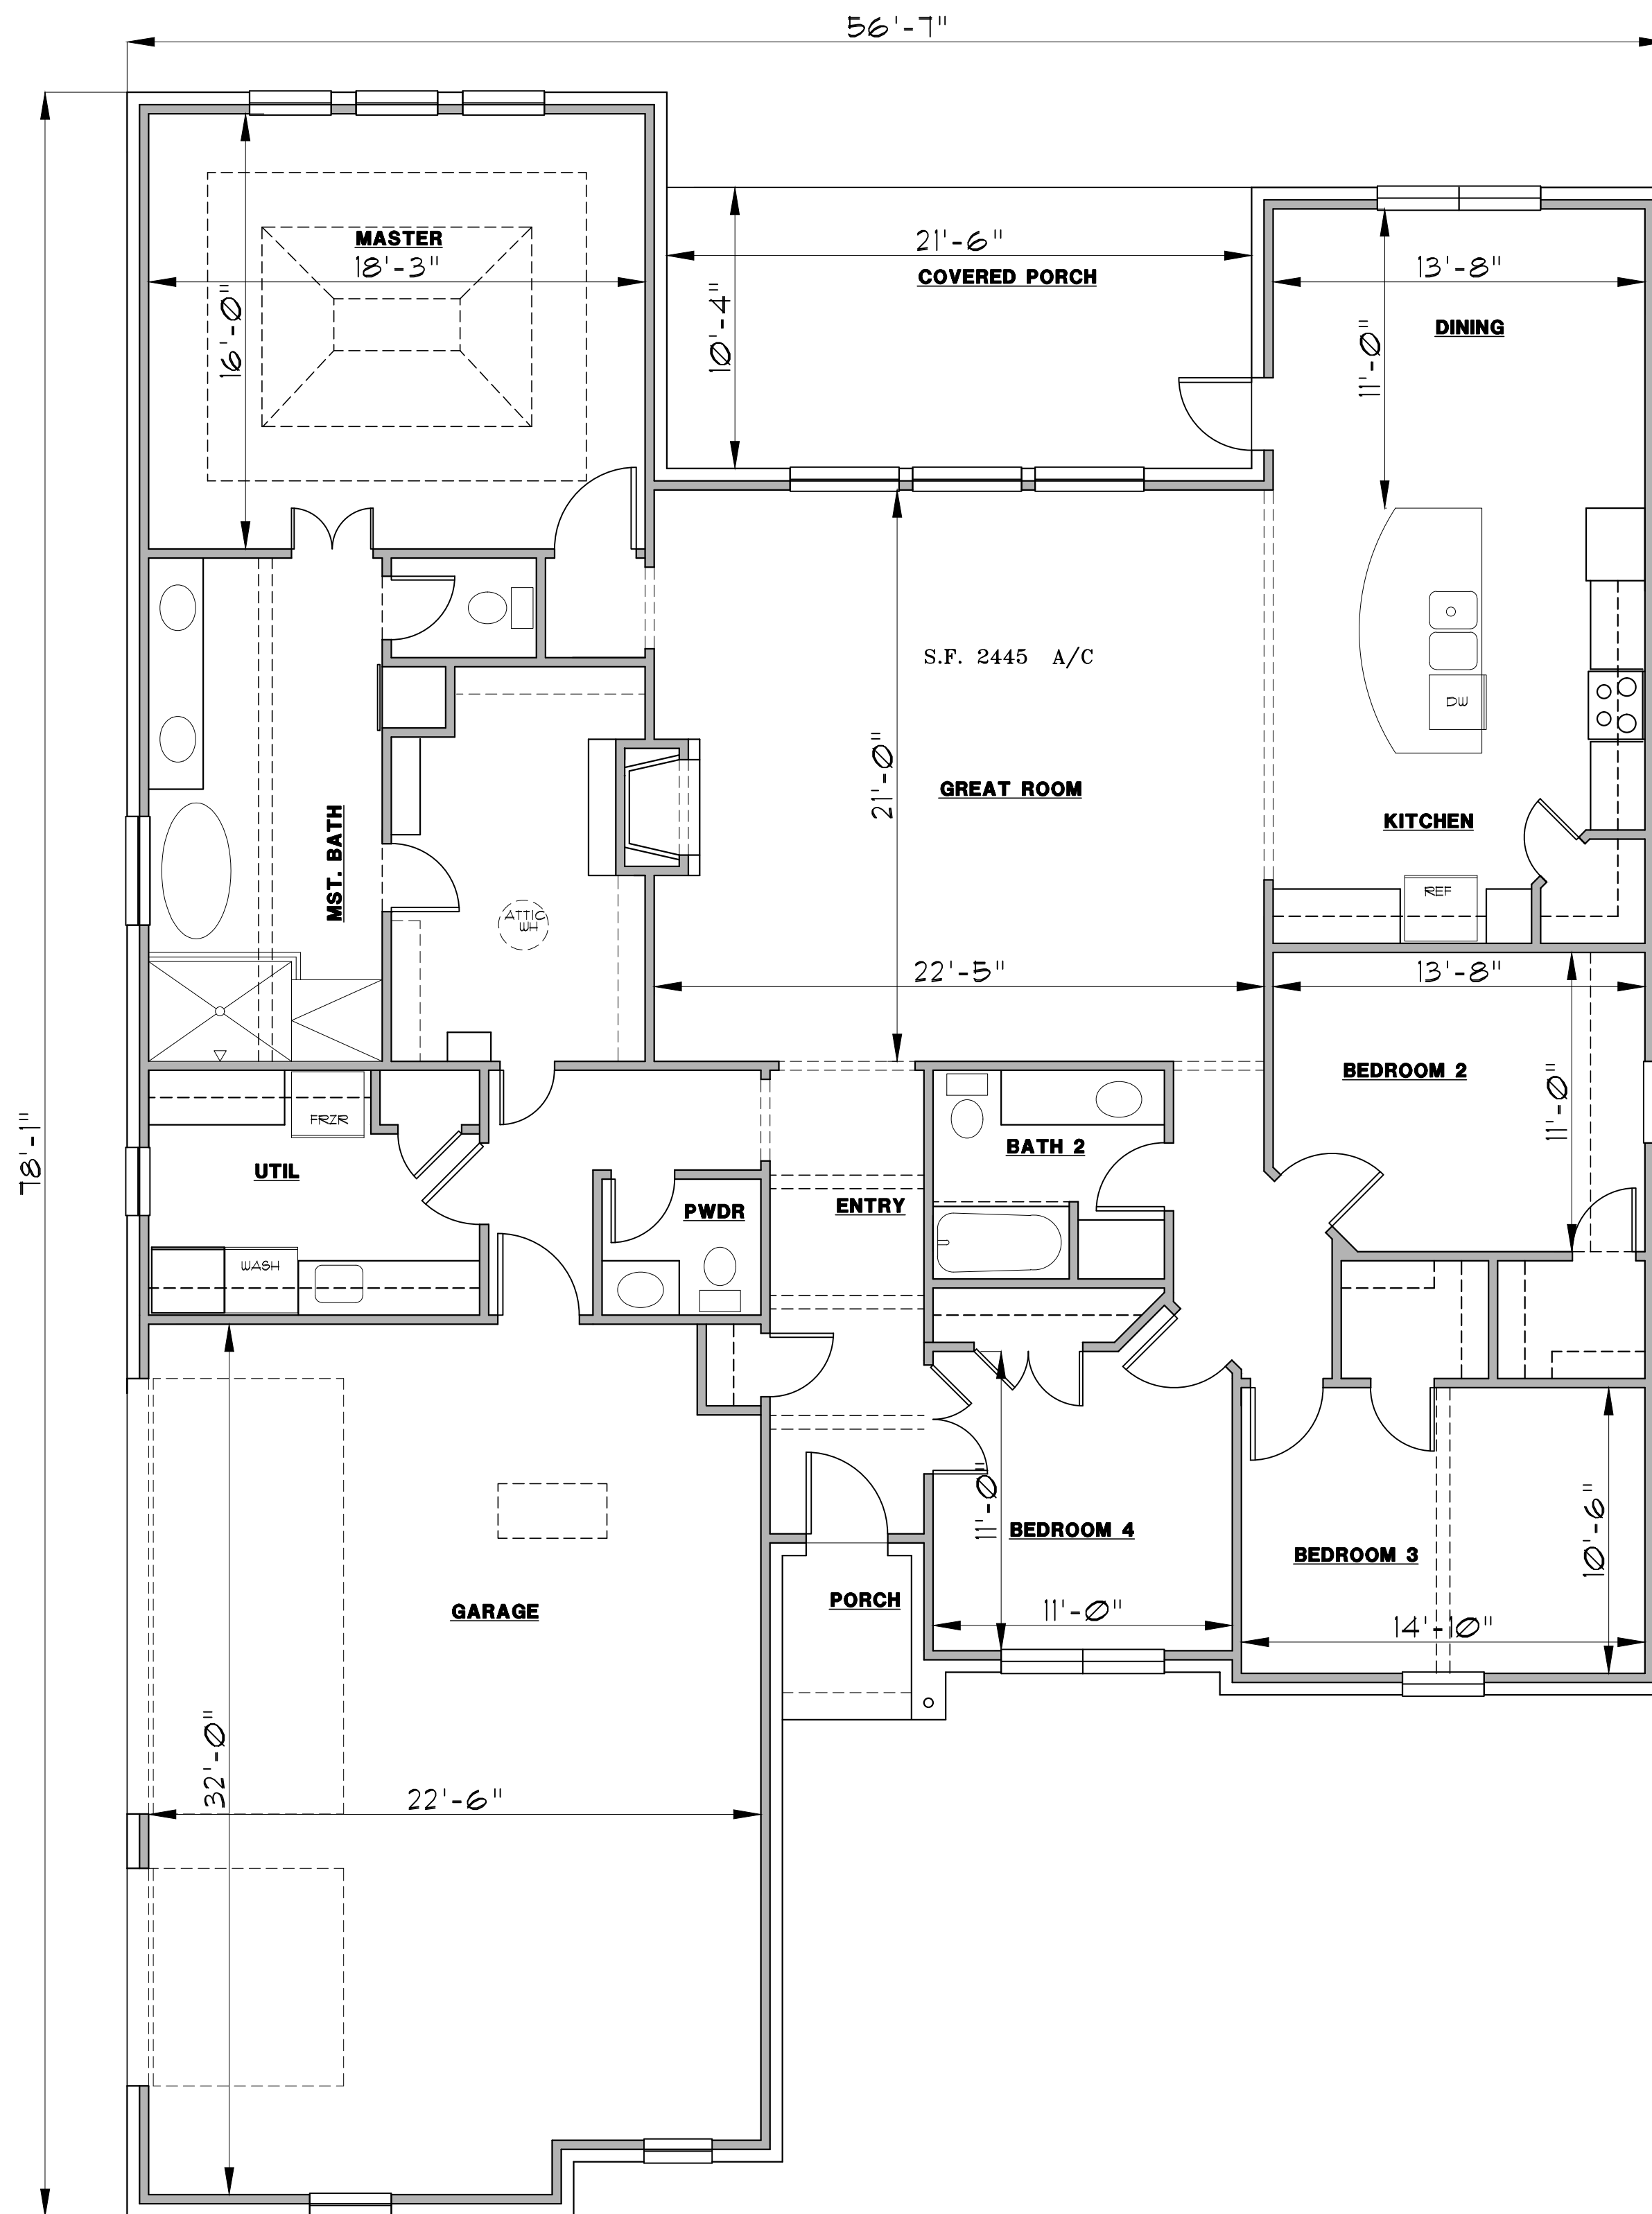

HOME DESIGNS

by
MARCY

817-776-5024

| | |
|-------------------|------------------|
| BRICK LEDGE | 2528 S.F. |
| BRICK LEDGE | 100 S.F. |
| LIVING | 2628 S.F. |
| F. PORCH | 31 S.F. |
| B. PORCH | 222 S.F. |
| GARAGE | 767 S.F. |
| TOTAL SLAB | 3648 S.F. |

HOME DESIGNS

by
MARCY

817-776-5024

| | |
|-------------|-----------|
| BRICK LEDGE | 2528 S.F. |
| BRICK LEDGE | 100 S.F. |
| LIVING | 2628 S.F. |
| F. PORCH | 31 S.F. |
| B. PORCH | 222 S.F. |
| GARAGE | 767 S.F. |
| TOTAL SLAB | 3648 S.F. |