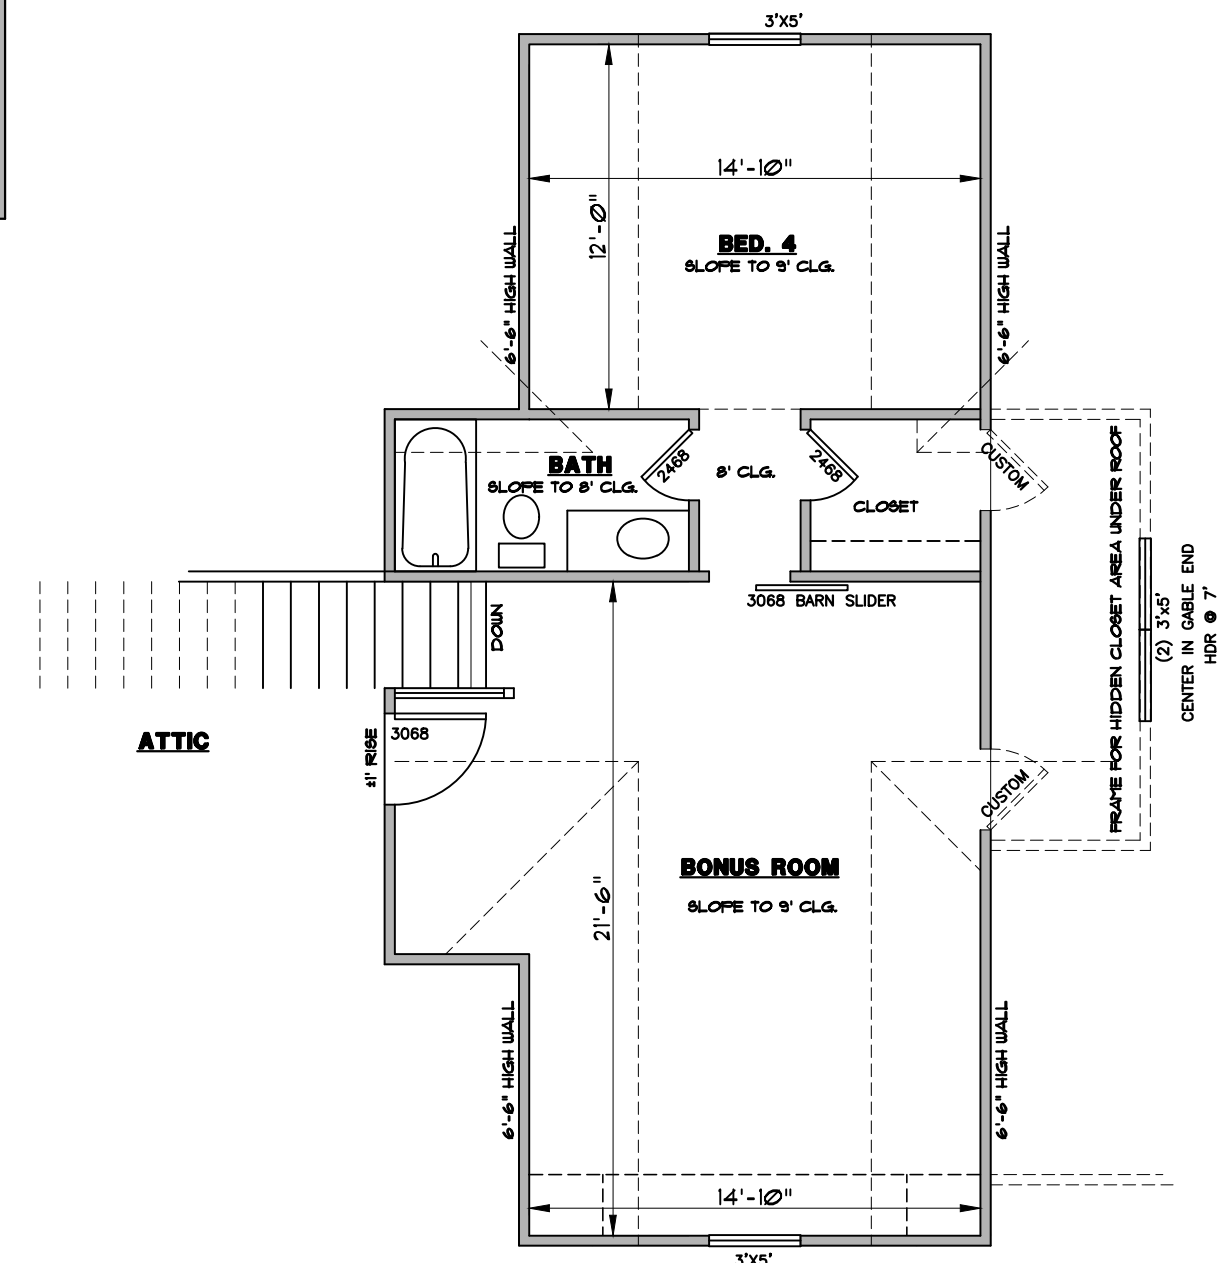

# HOME DESIGNS

By  
marcy

817-776-5024

1st FLOOR	3654 S.F.
2nd FLOOR	688 S.F.
<b>TOTAL LIVING</b>	<b>4321 S.F.</b>
F. PORCH	414 S.F.
B. PORCH	600 S.F.
GARAGE	958 S.F.
<b>TOTAL SLAB</b>	<b>5626 S.F.</b>

1st FLOOR	3654 S.F.
2nd FLOOR	688 S.F.
TOTAL LIVING	4321 S.F.
F. PORCH	414 S.F.
B. PORCH	600 S.F.
GARAGE	958 S.F.
TOTAL SLAB	5626 S.F.