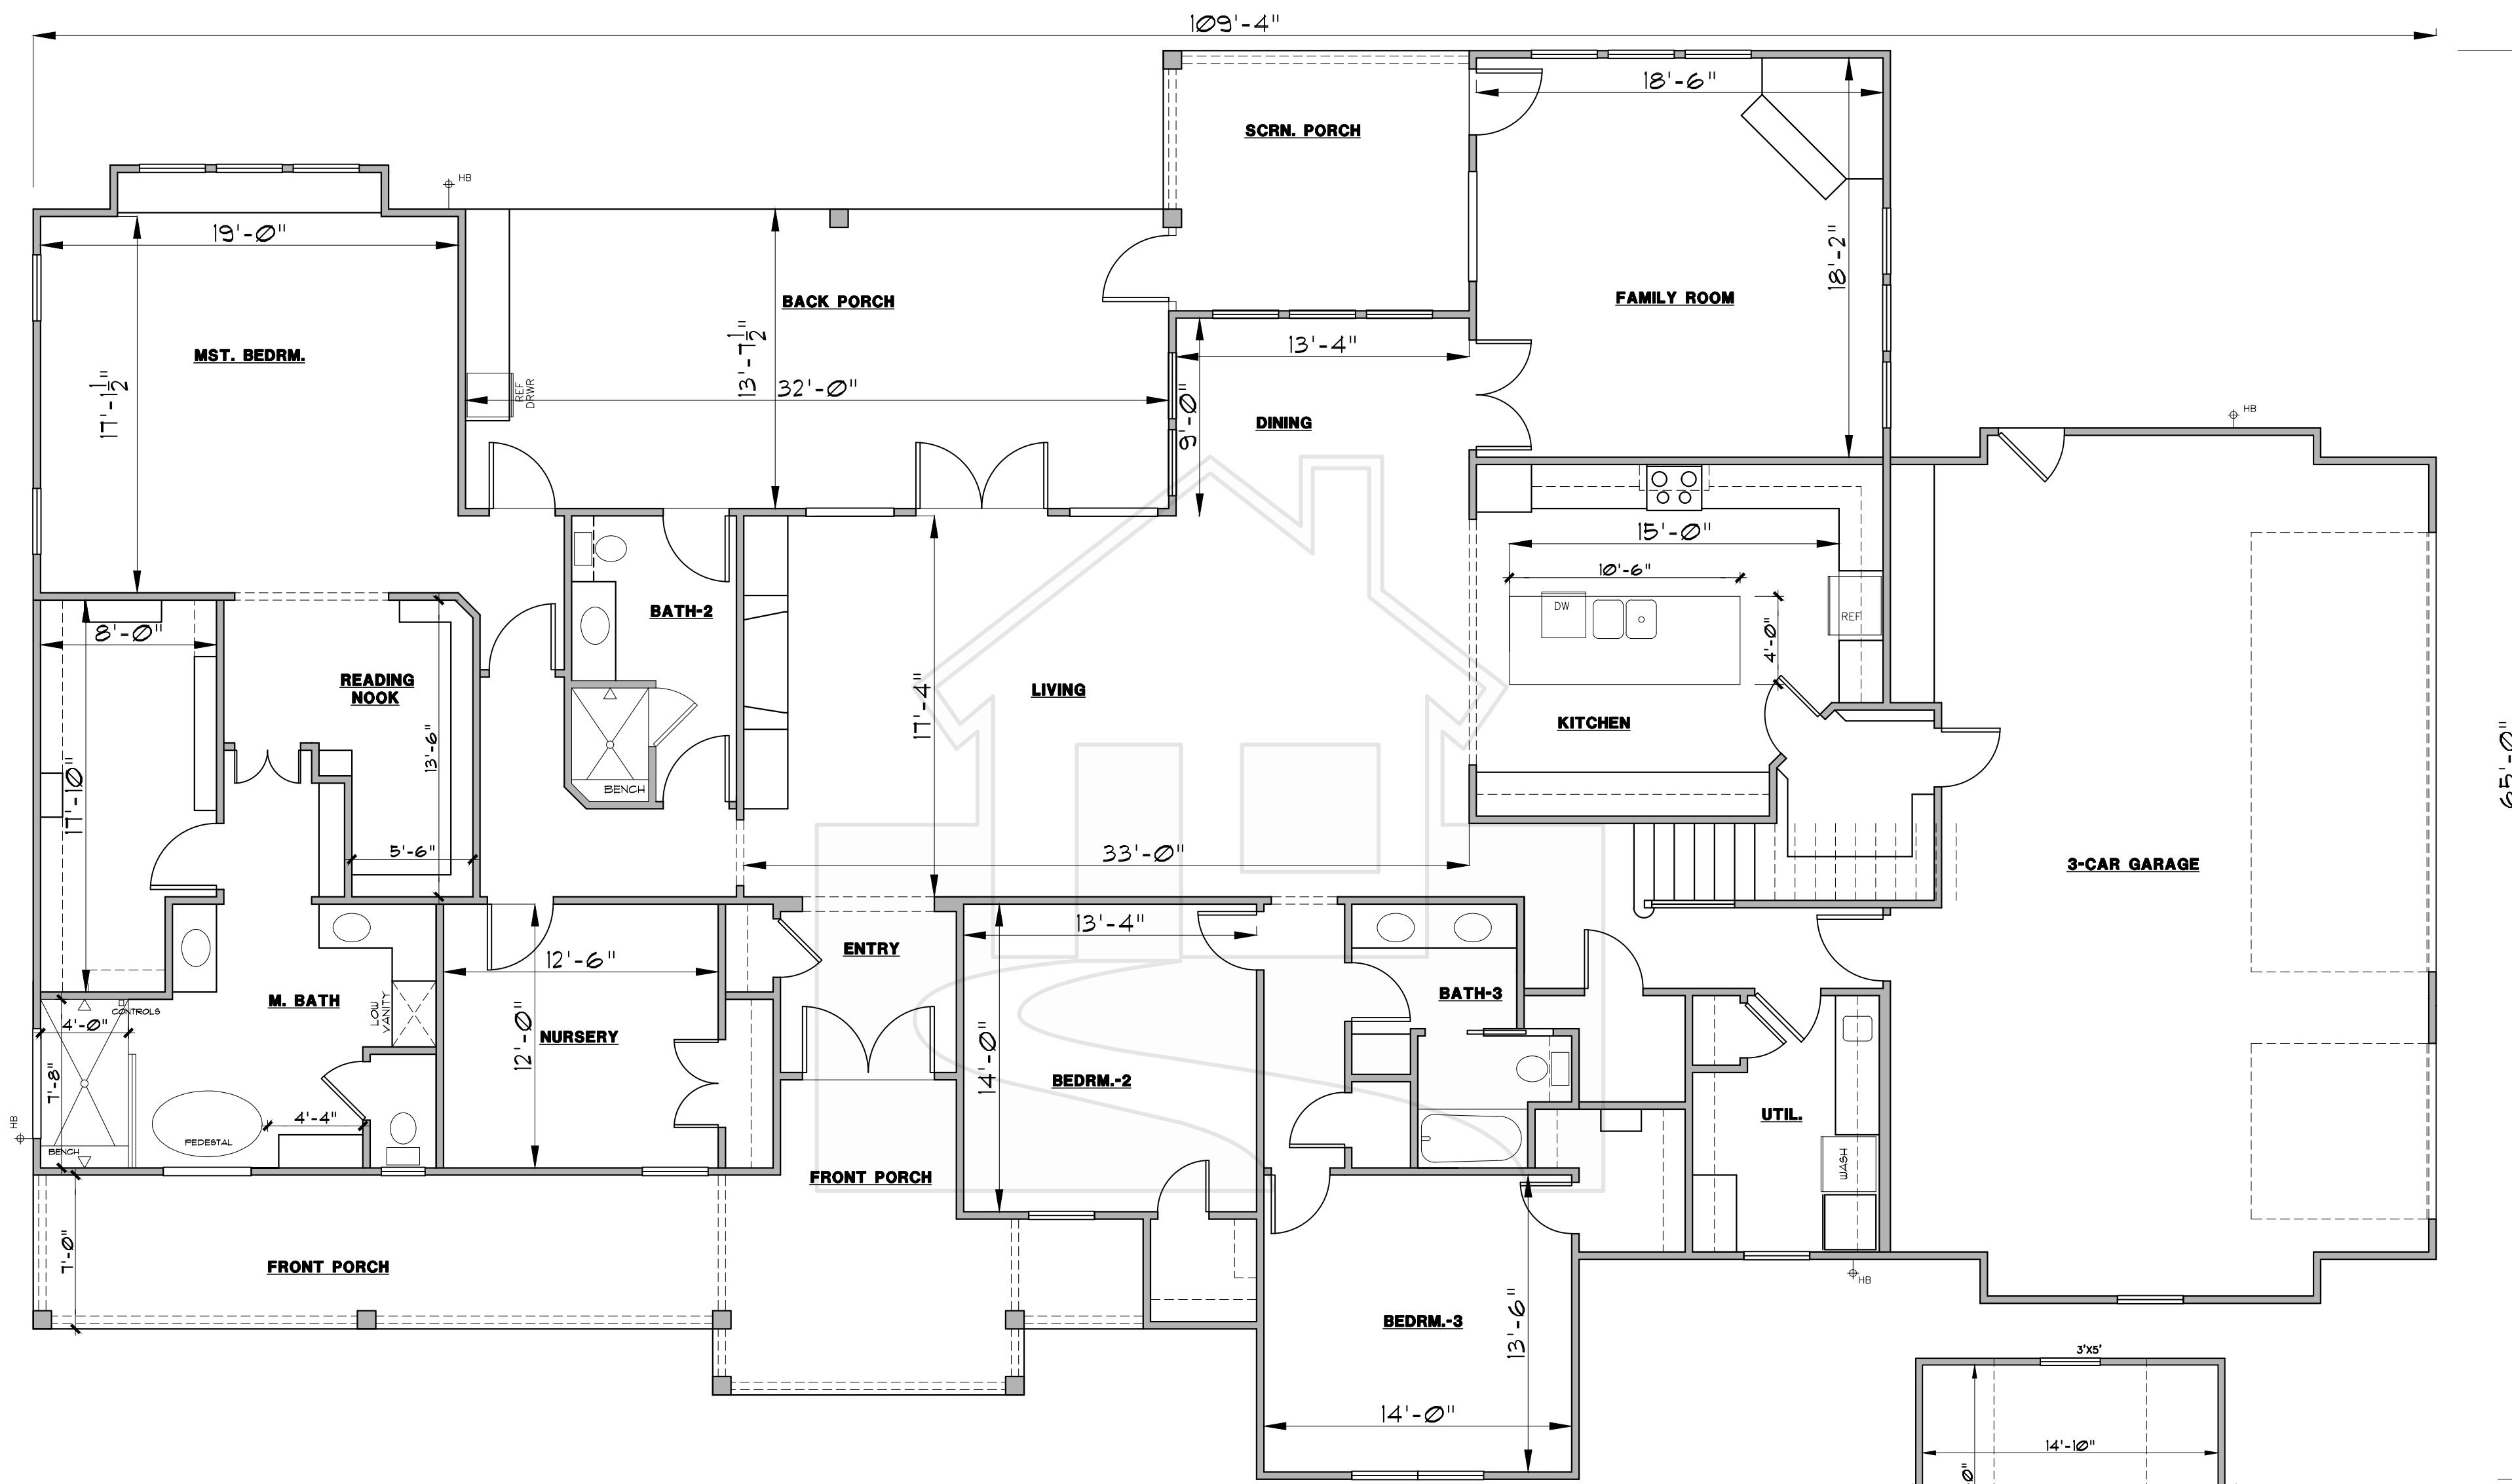

# HOME DESIGNS

By  
marcy

817-776-5024

1st FLOOR	3654 S.F.
2nd FLOOR	688 S.F.
<b>TOTAL LIVING</b>	<b>4321 S.F.</b>
F. PORCH	414 S.F.
B. PORCH	600 S.F.
GARAGE	958 S.F.
<b>TOTAL SLAB</b>	<b>5626 S.F.</b>

1st FLOOR	3654 S.F.
2nd FLOOR	688 S.F.
TOTAL LIVING	4321 S.F.
F. PORCH	414 S.F.
B. PORCH	600 S.F.
GARAGE	958 S.F.
TOTAL SLAB	5626 S.F.