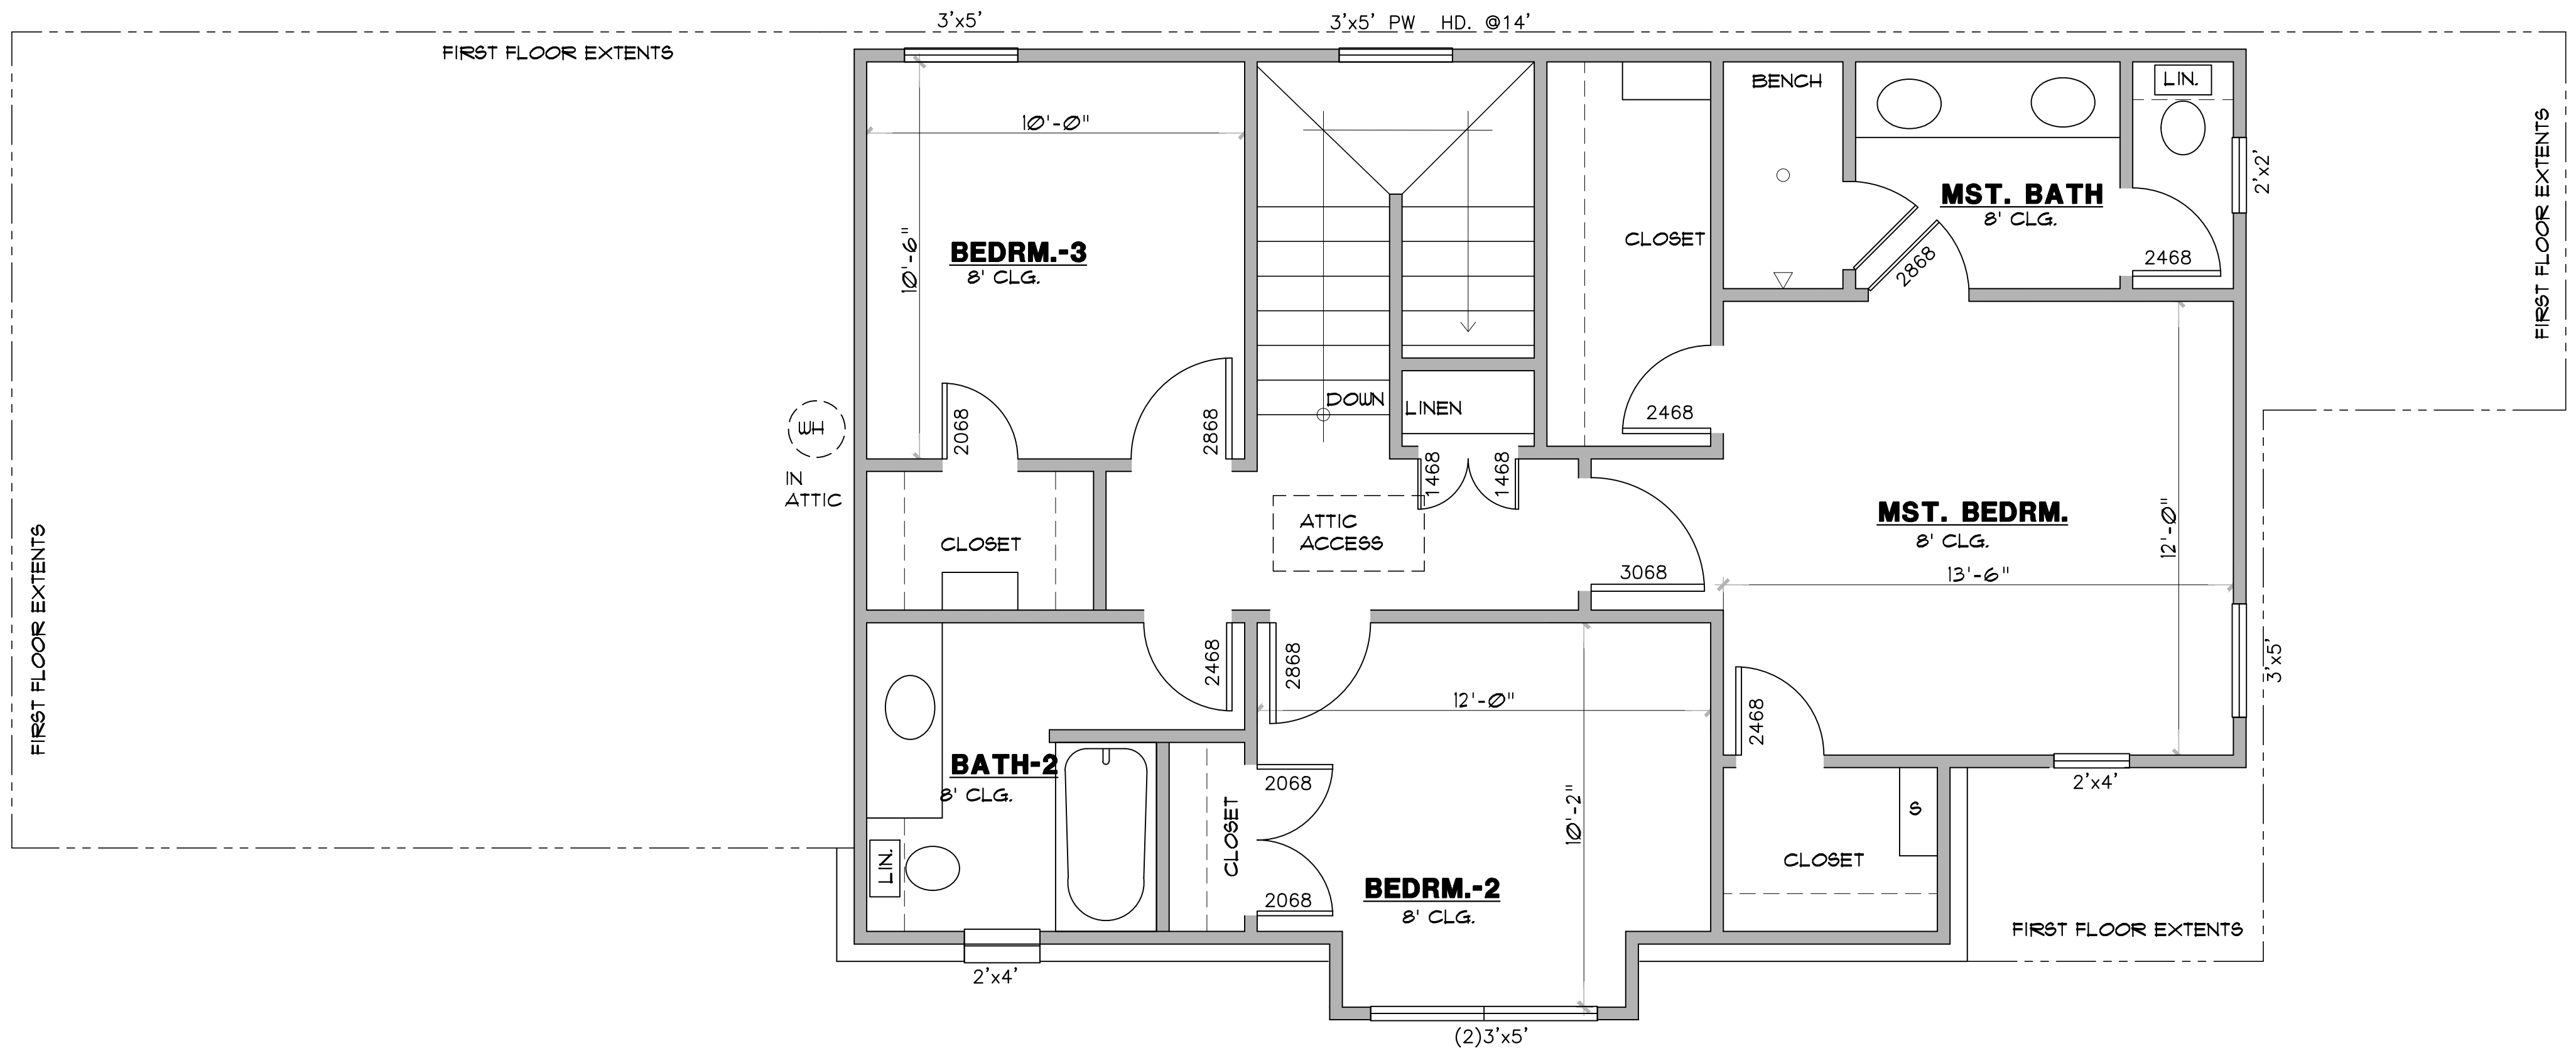

HOME DESIGNS

By
marcy

817-776-5024

AREA CALCULATIONS

1ST LIVING	872 S.F.
2ND LIVING	764 S.F.
FRONT PORCH	42 S.F.
SIDE PORCH	84 S.F.
GARAGE	481 S.F.
TOTAL LIVING	1636 S.F.
TOTAL SLAB	1479 S.F.

HOME DESIGNS

By

marcy

817-776-5024

AREA CALCULATIONS

1ST LIVING	872 S.F.
2ND LIVING	764 S.F.
FRONT PORCH	42 S.F.
SIDE PORCH	84 S.F.
GARAGE	481 S.F.
TOTAL LIVING	1636 S.F.
TOTAL SLAB	1479 S.F.

HOME DESIGNS

By

marcy

817-776-5024

AREA CALCULATIONS

1ST LIVING	872 S.F.
2ND LIVING	764 S.F.
FRONT PORCH	42 S.F.
SIDE PORCH	84 S.F.
GARAGE	481 S.F.
TOTAL LIVING	1636 S.F.
TOTAL SLAB	1479 S.F.