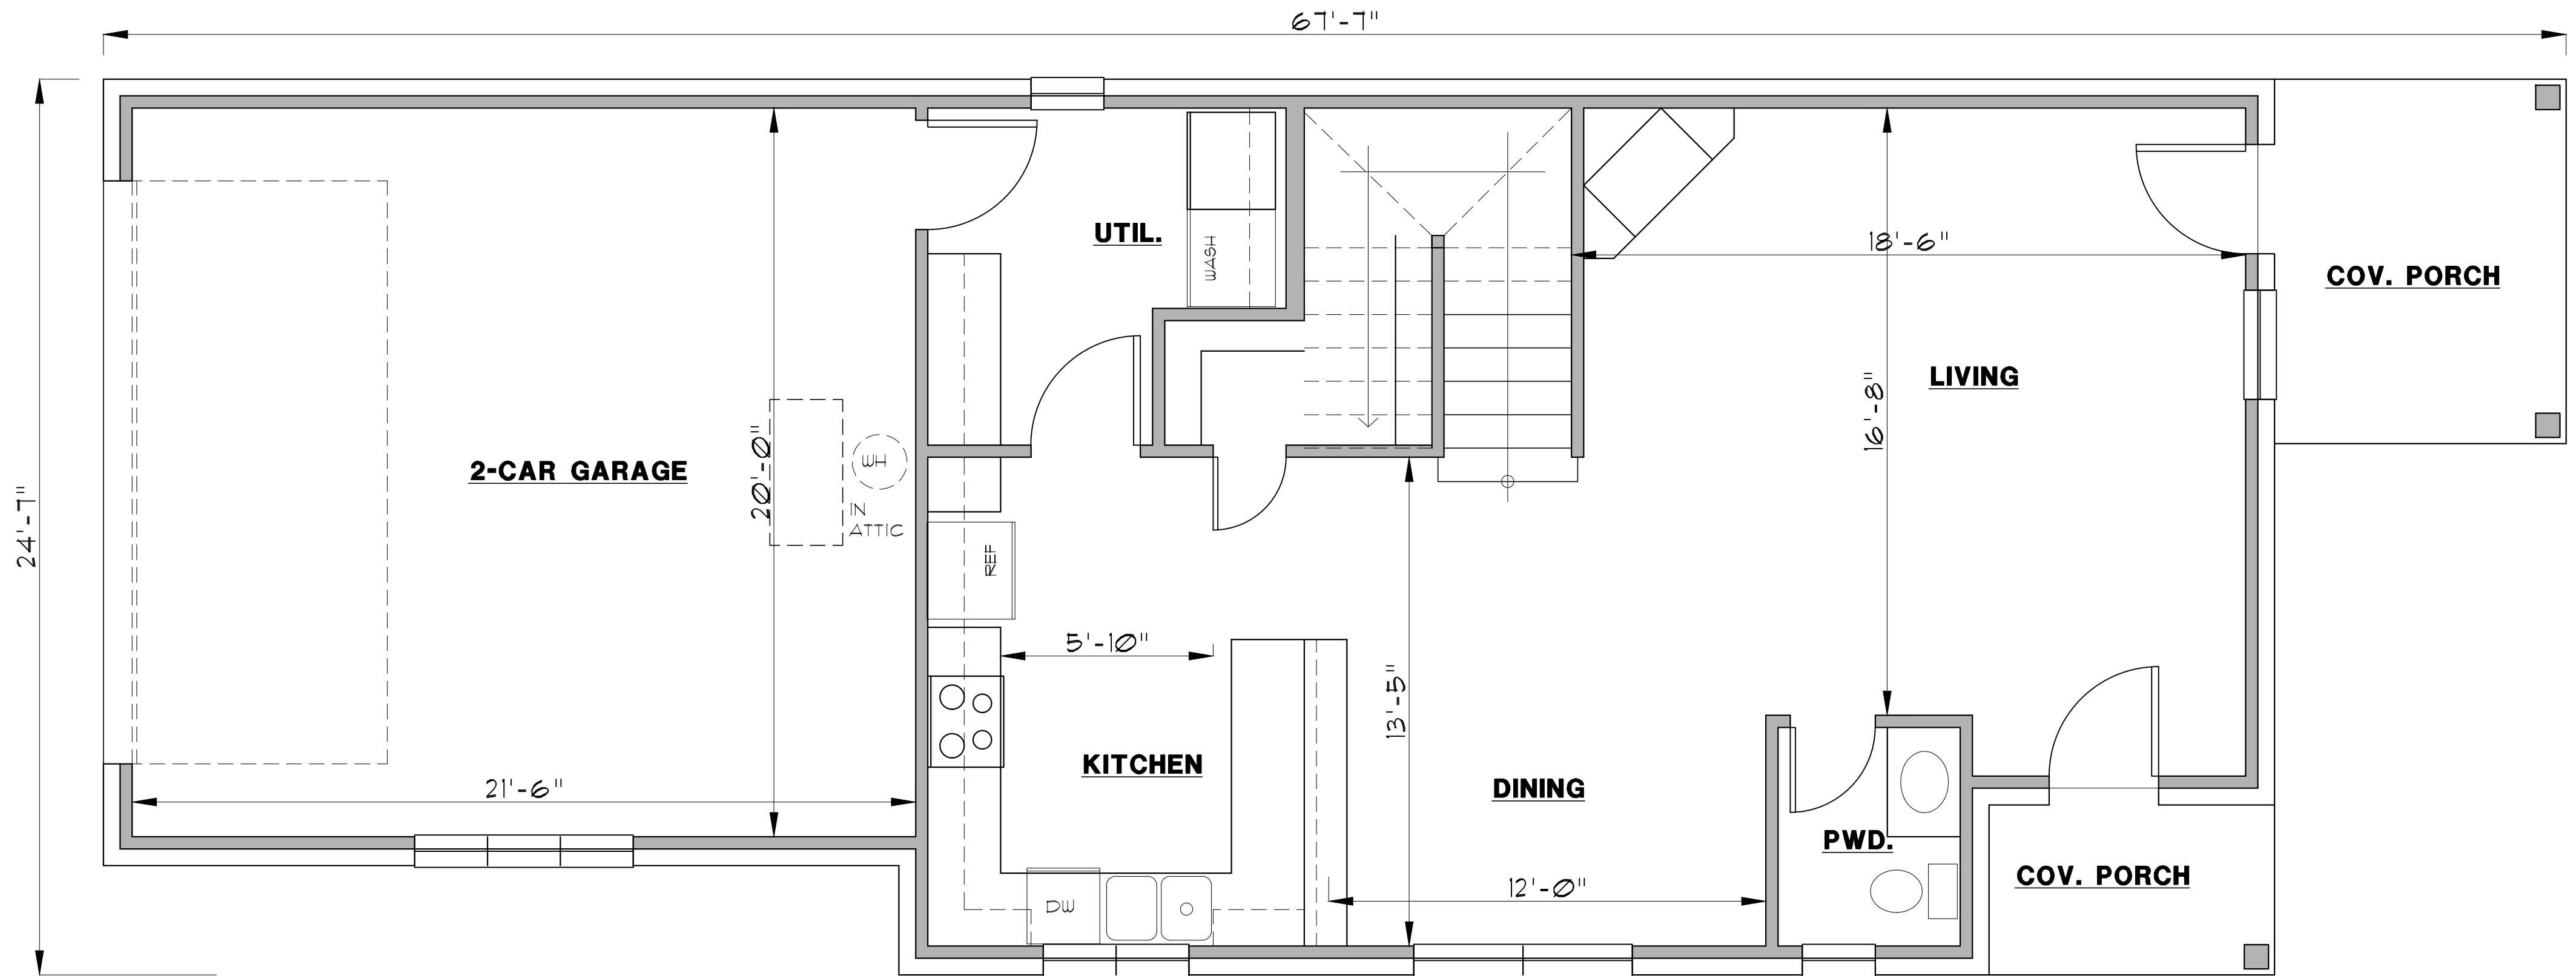

HOME DESIGNS

By
marcy

817-776-5024

AREA CALCULATIONS

1ST LIVING	872 S.F.
2ND LIVING	764 S.F.
FRONT PORCH	42 S.F.
SIDE PORCH	84 S.F.
GARAGE	481 S.F.
TOTAL LIVING	1636 S.F.
TOTAL SLAB	1479 S.F.

HOME DESIGNS

By

marcy

817-776-5024

AREA CALCULATIONS

1ST LIVING	872 S.F.
2ND LIVING	764 S.F.
FRONT PORCH	42 S.F.
SIDE PORCH	84 S.F.
GARAGE	481 S.F.
TOTAL LIVING	1636 S.F.
TOTAL SLAB	1479 S.F.

HOME DESIGNS

By

marcy

817-776-5024

AREA CALCULATIONS

1ST LIVING	872 S.F.
2ND LIVING	764 S.F.
FRONT PORCH	42 S.F.
SIDE PORCH	84 S.F.
GARAGE	481 S.F.
TOTAL LIVING	1636 S.F.
TOTAL SLAB	1479 S.F.